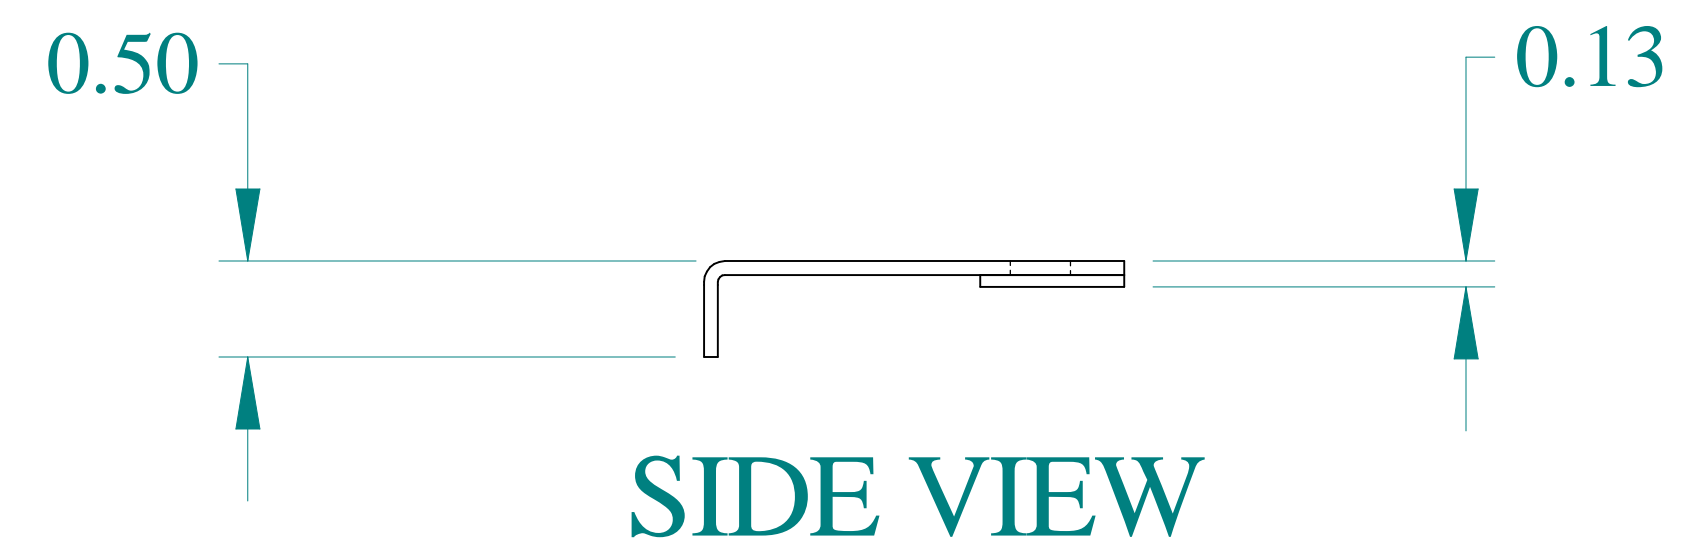

ISOMETRIC VIEW

FRONT VIEW

SIDE VIEW

**M** **HAMMOND**  
**MANUFACTURING®**

**W** [www.hammondmfg.com](http://www.hammondmfg.com)

Data subject to change without notice.

Part # : 1481S12K Date : Jul 5, 2021

[Link:www.hammfg.com/1481S12K](http://Link:www.hammfg.com/1481S12K)