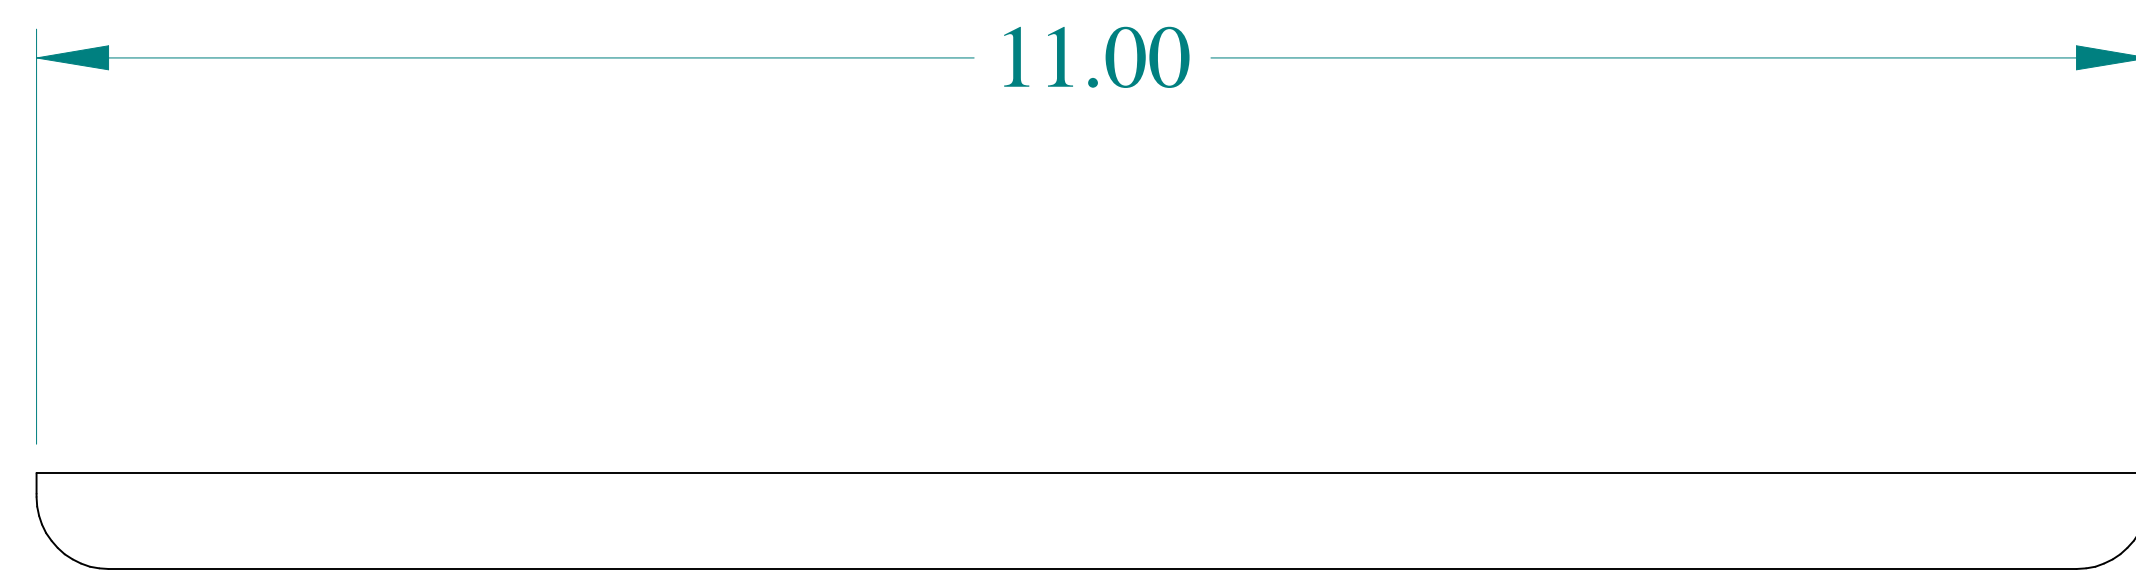

ISOMETRIC VIEW

FRONT VIEW

SIDE VIEW

**M** **HAMMOND**  
**MANUFACTURING®**

**W** [www.hammondmfg.com](http://www.hammondmfg.com)

Data subject to change without notice.

Part # : 1481S12K Date : Jul 5, 2021

[Link:www.hammfg.com/1481S12K](http://Link:www.hammfg.com/1481S12K)