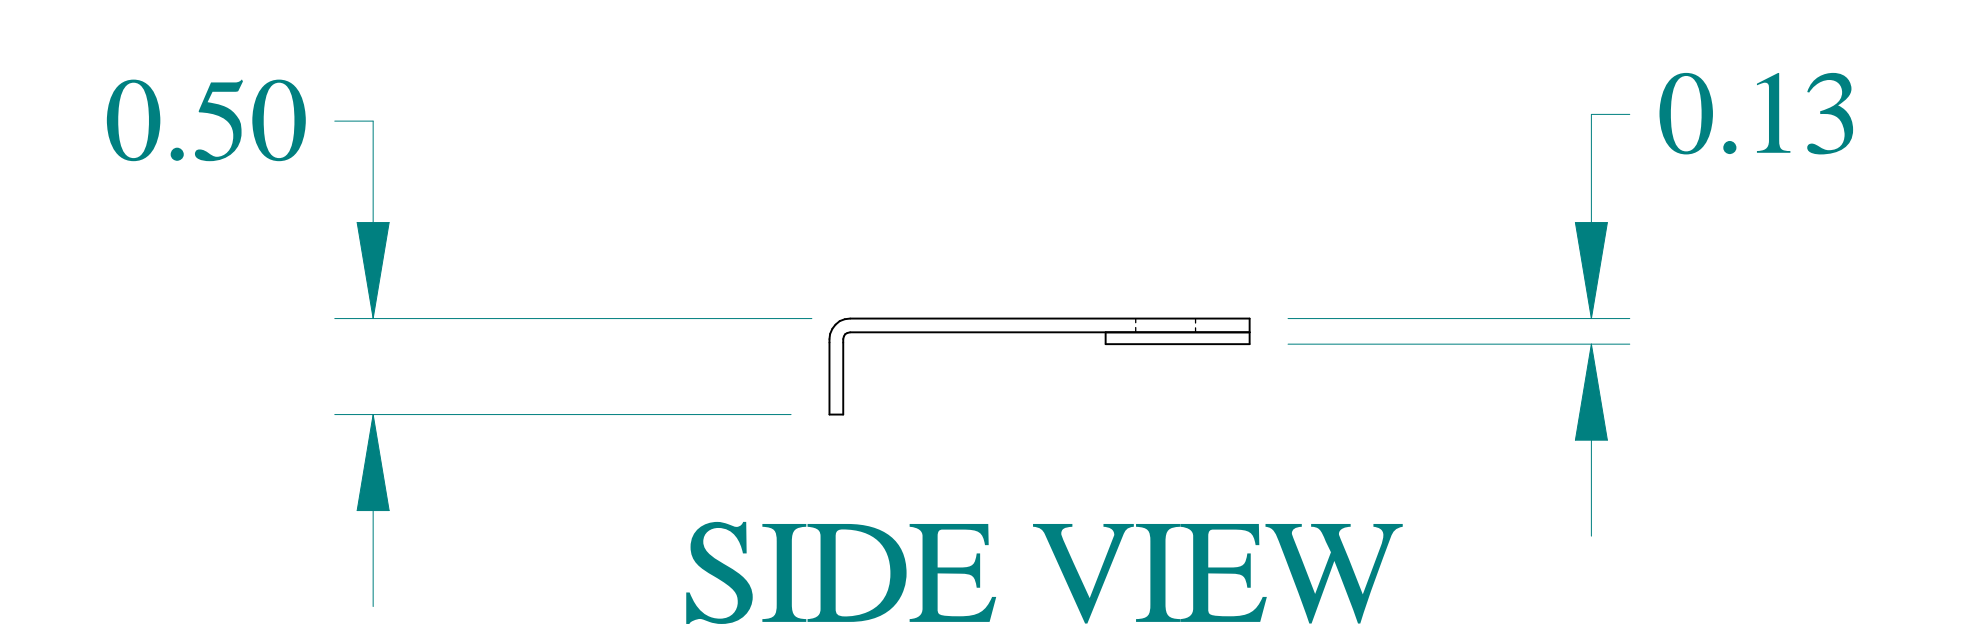

ISOMETRIC VIEW

TOP VIEW

FRONT VIEW

SIDE VIEW

**HAMMOND
MANUFACTURING®**

www.hammondmfg.com

Data subject to change without notice.

Part # : 1481S36K Date : Jul 5, 2021