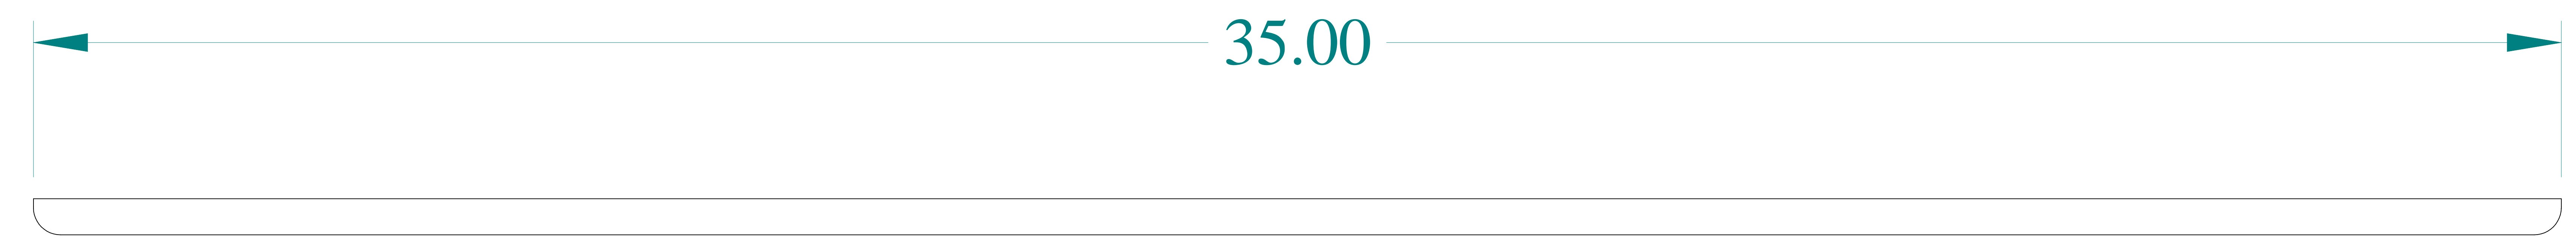

ISOMETRIC VIEW

TOP VIEW

FRONT VIEW

SIDE VIEW

**HAMMOND
MANUFACTURING®**

www.hammondmfg.com

Data subject to change without notice.

Part # : 1481S36K Date : Jul 5, 2021