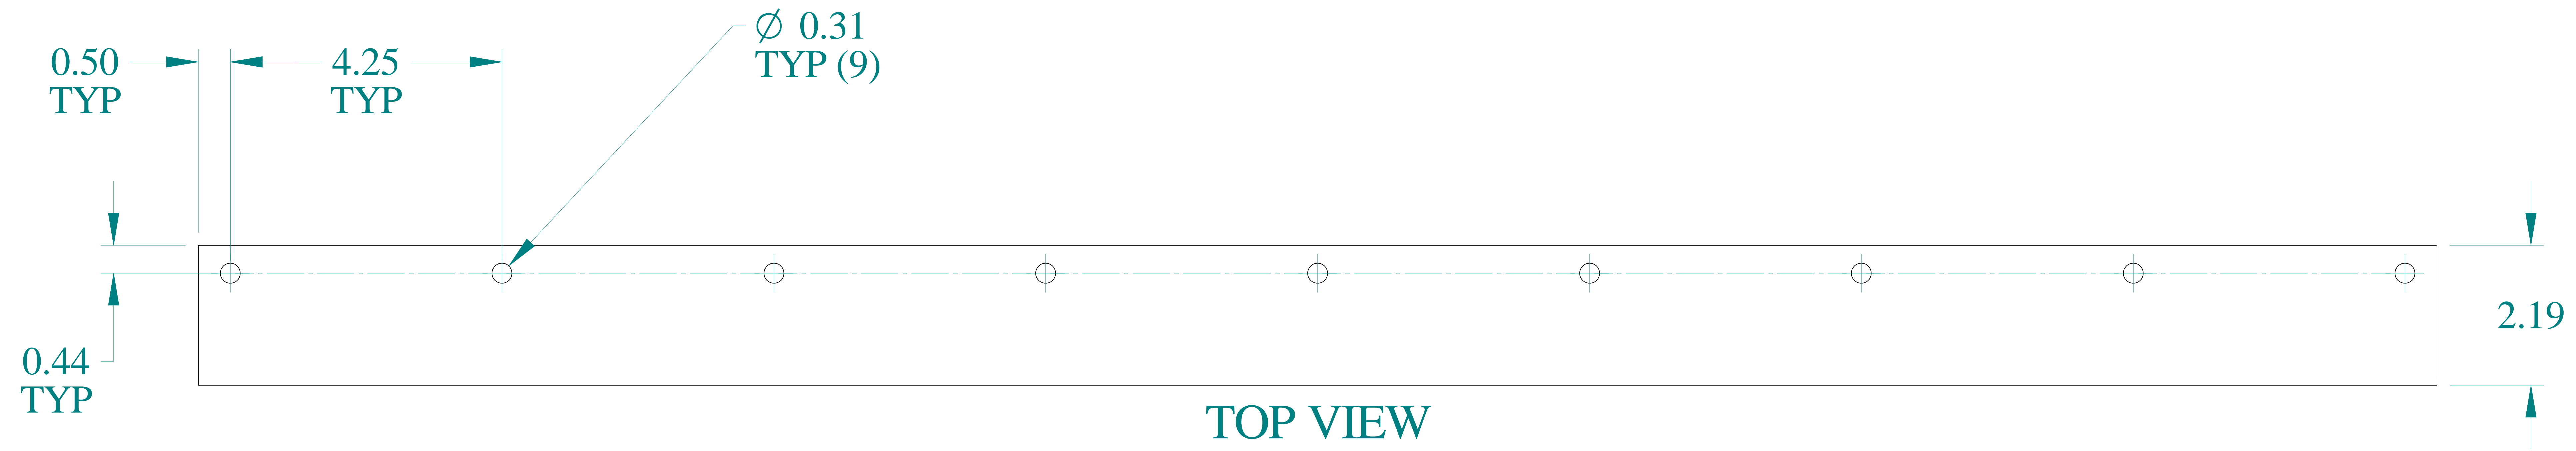

ISOMETRIC VIEW

TOP VIEW

FRONT VIEW

SIDE VIEW

**HAMMOND
MANUFACTURING®**

www.hammondmfg.com

Data subject to change without notice.

Part # : 1481S36K Date : Jul 5, 2021