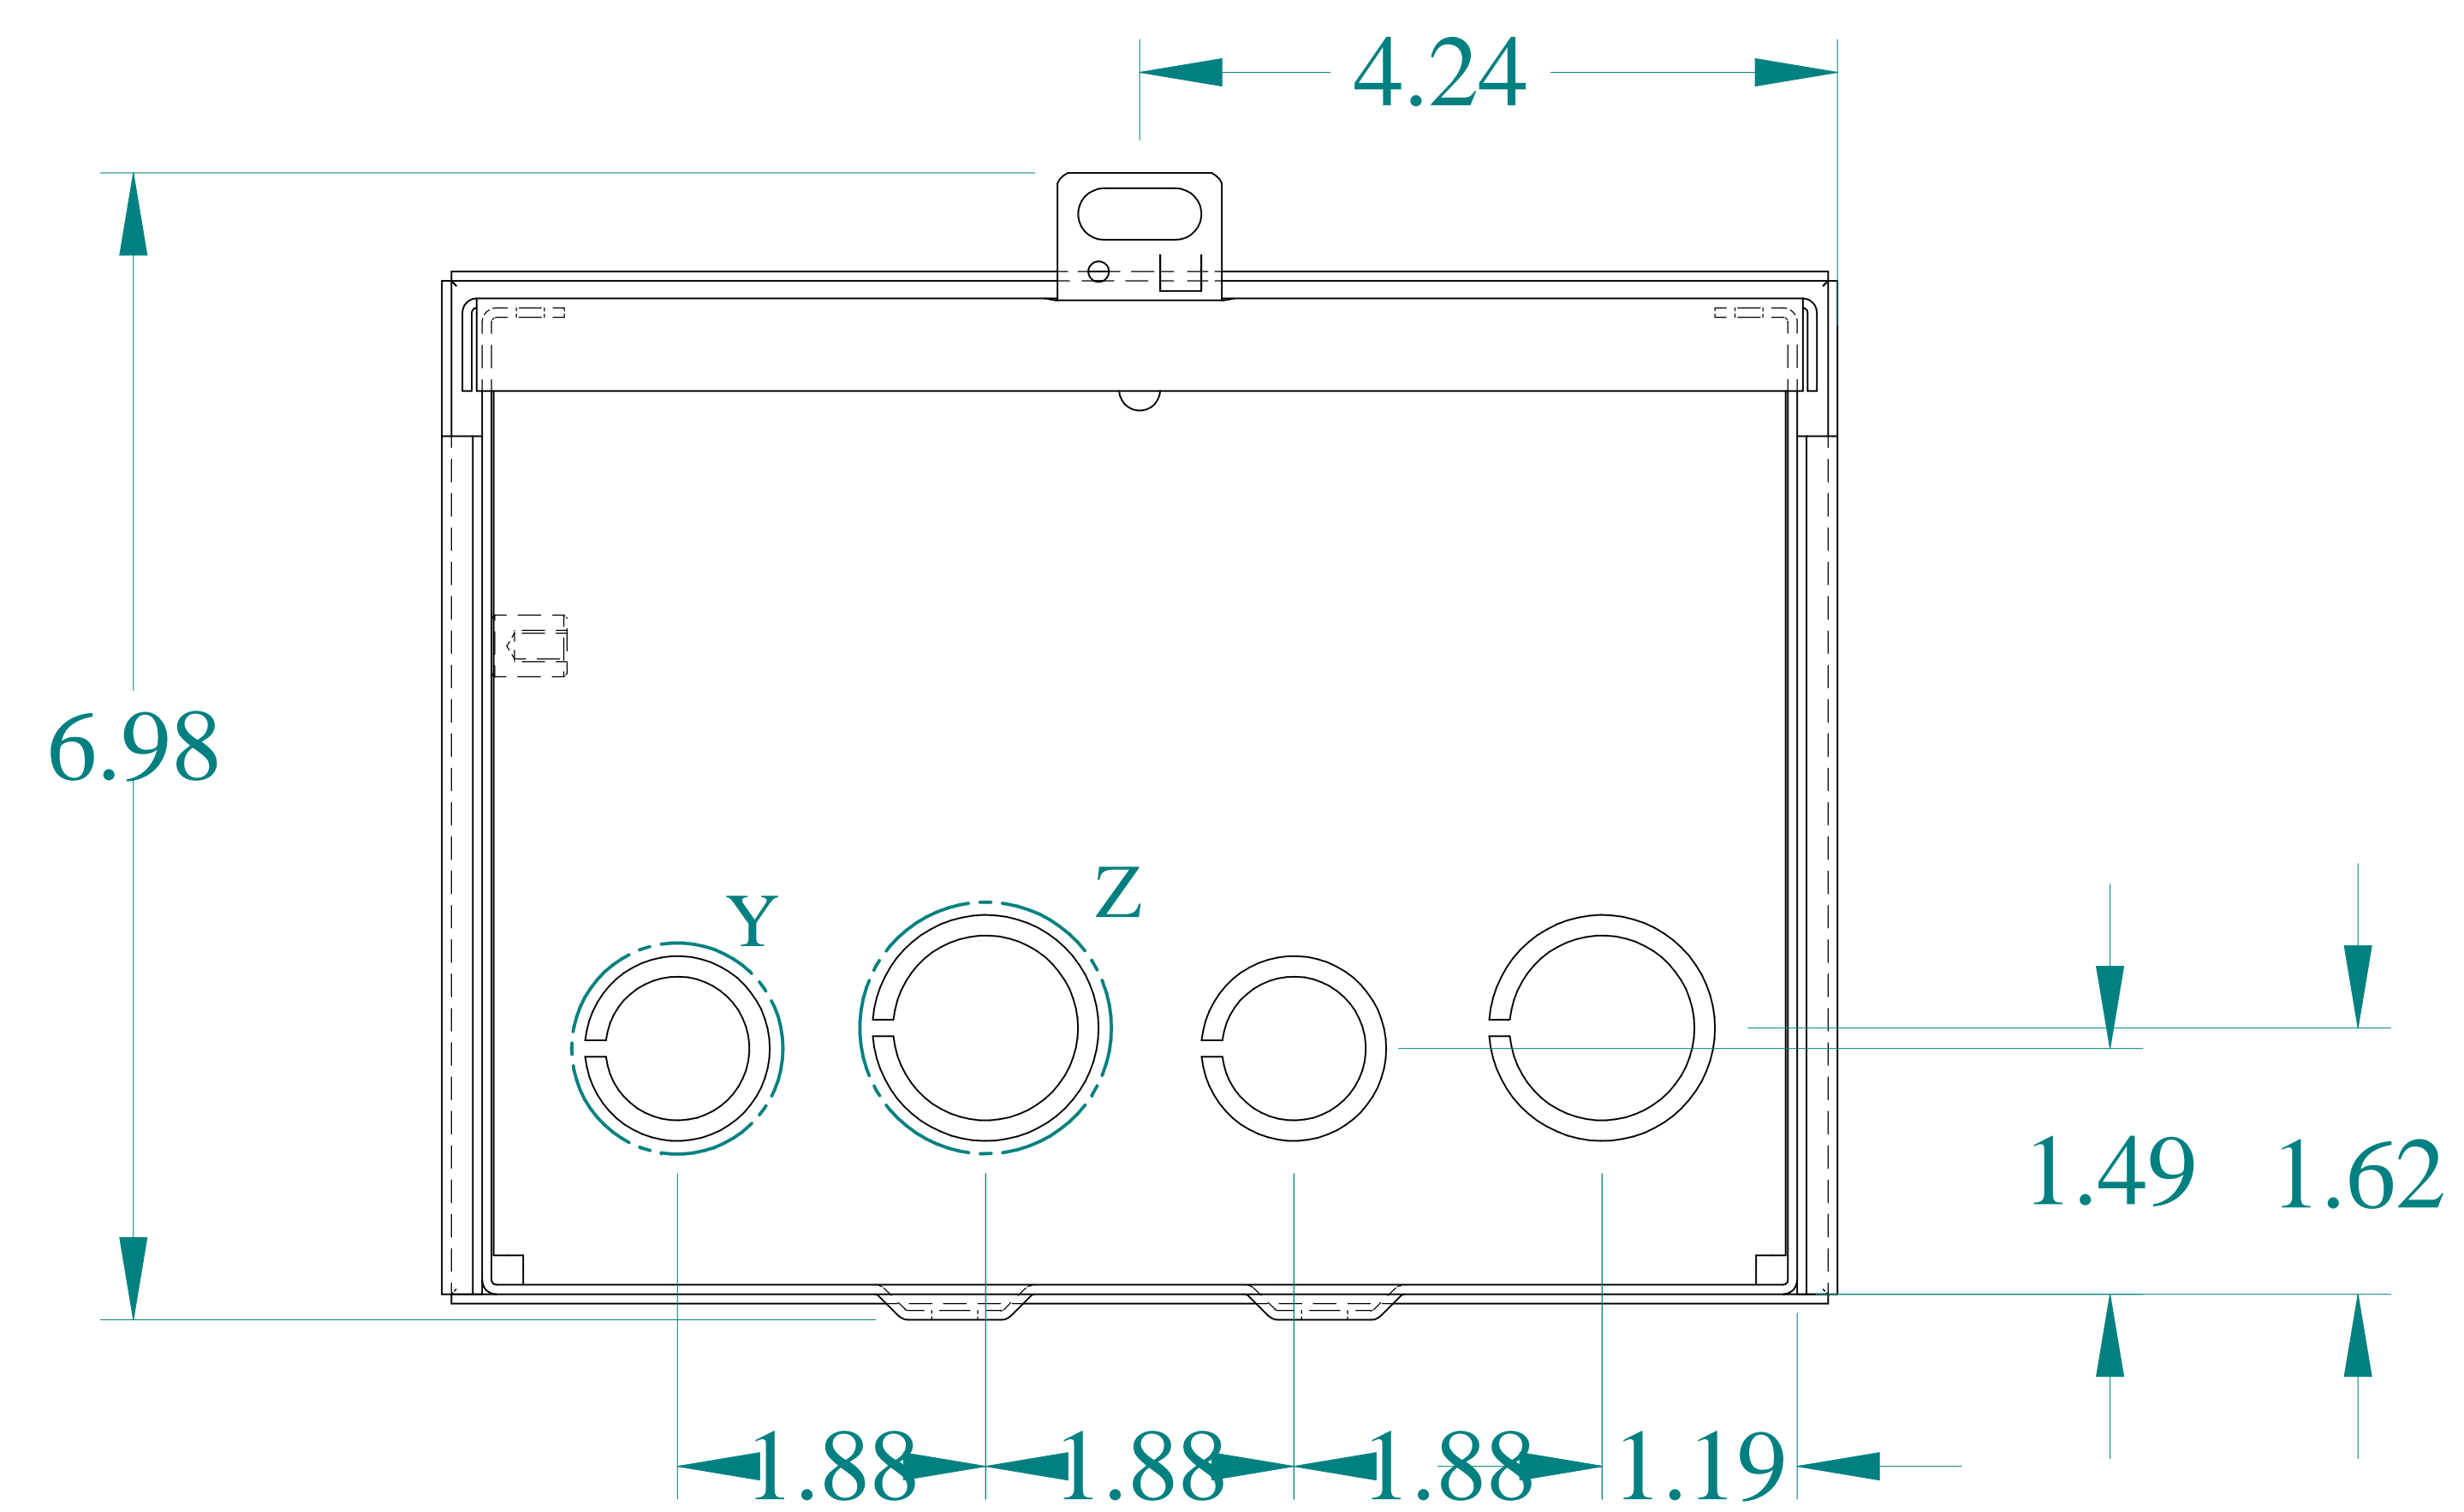

TOP VIEW

ISOMETRIC VIEWS

SIDE VIEW

FRONT VIEW

SIDE VIEW

BACK VIEW

DETAIL Y
TYP

BOTTOM VIEW

DETAIL Z
TYP

Data subject to change without notice.

Part #: C3R886SC

Date: Aug. 29, 2023

Link: www.hammg.com/C3R886SC