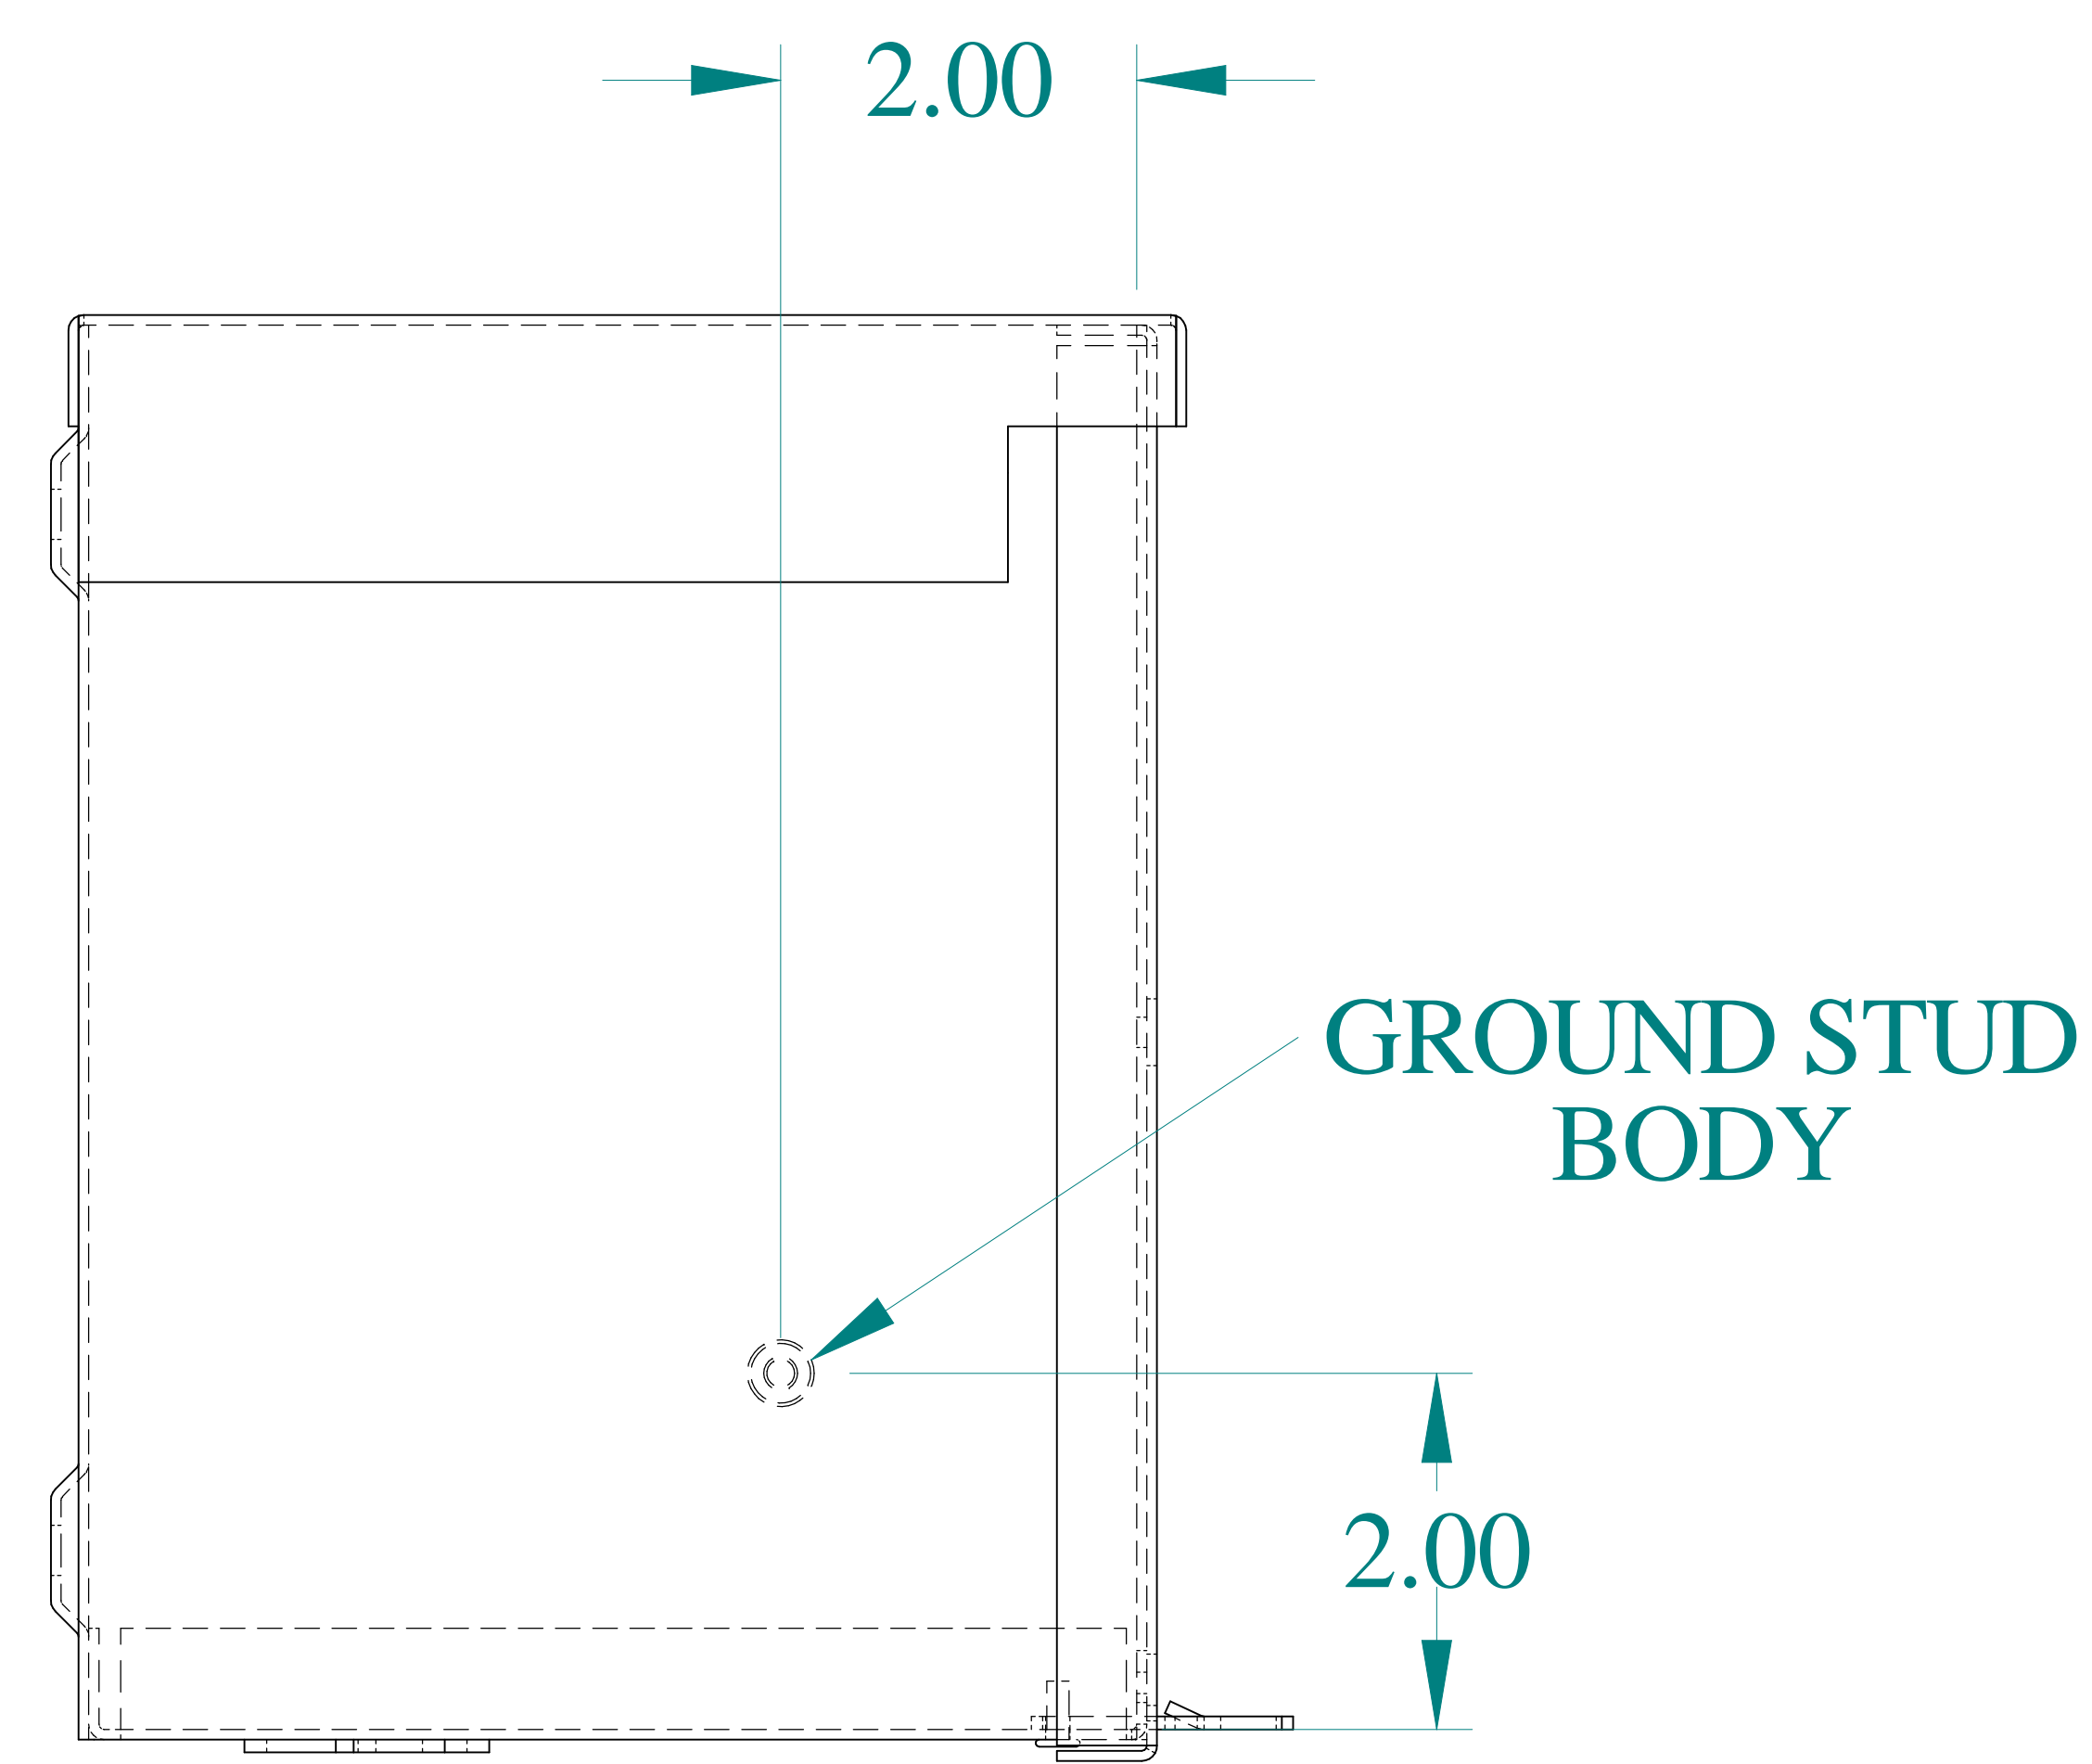

TOP VIEW

ISOMETRIC VIEWS

SIDE VIEW

FRONT VIEW

SIDE VIEW

BACK VIEW

DETAIL Y
TYP

BOTTOM VIEW

DETAIL Z
TYP

Data subject to change without notice.

Part #: C3R886SC

Date: Aug. 29, 2023

Link: www.hammg.com/C3R886SC