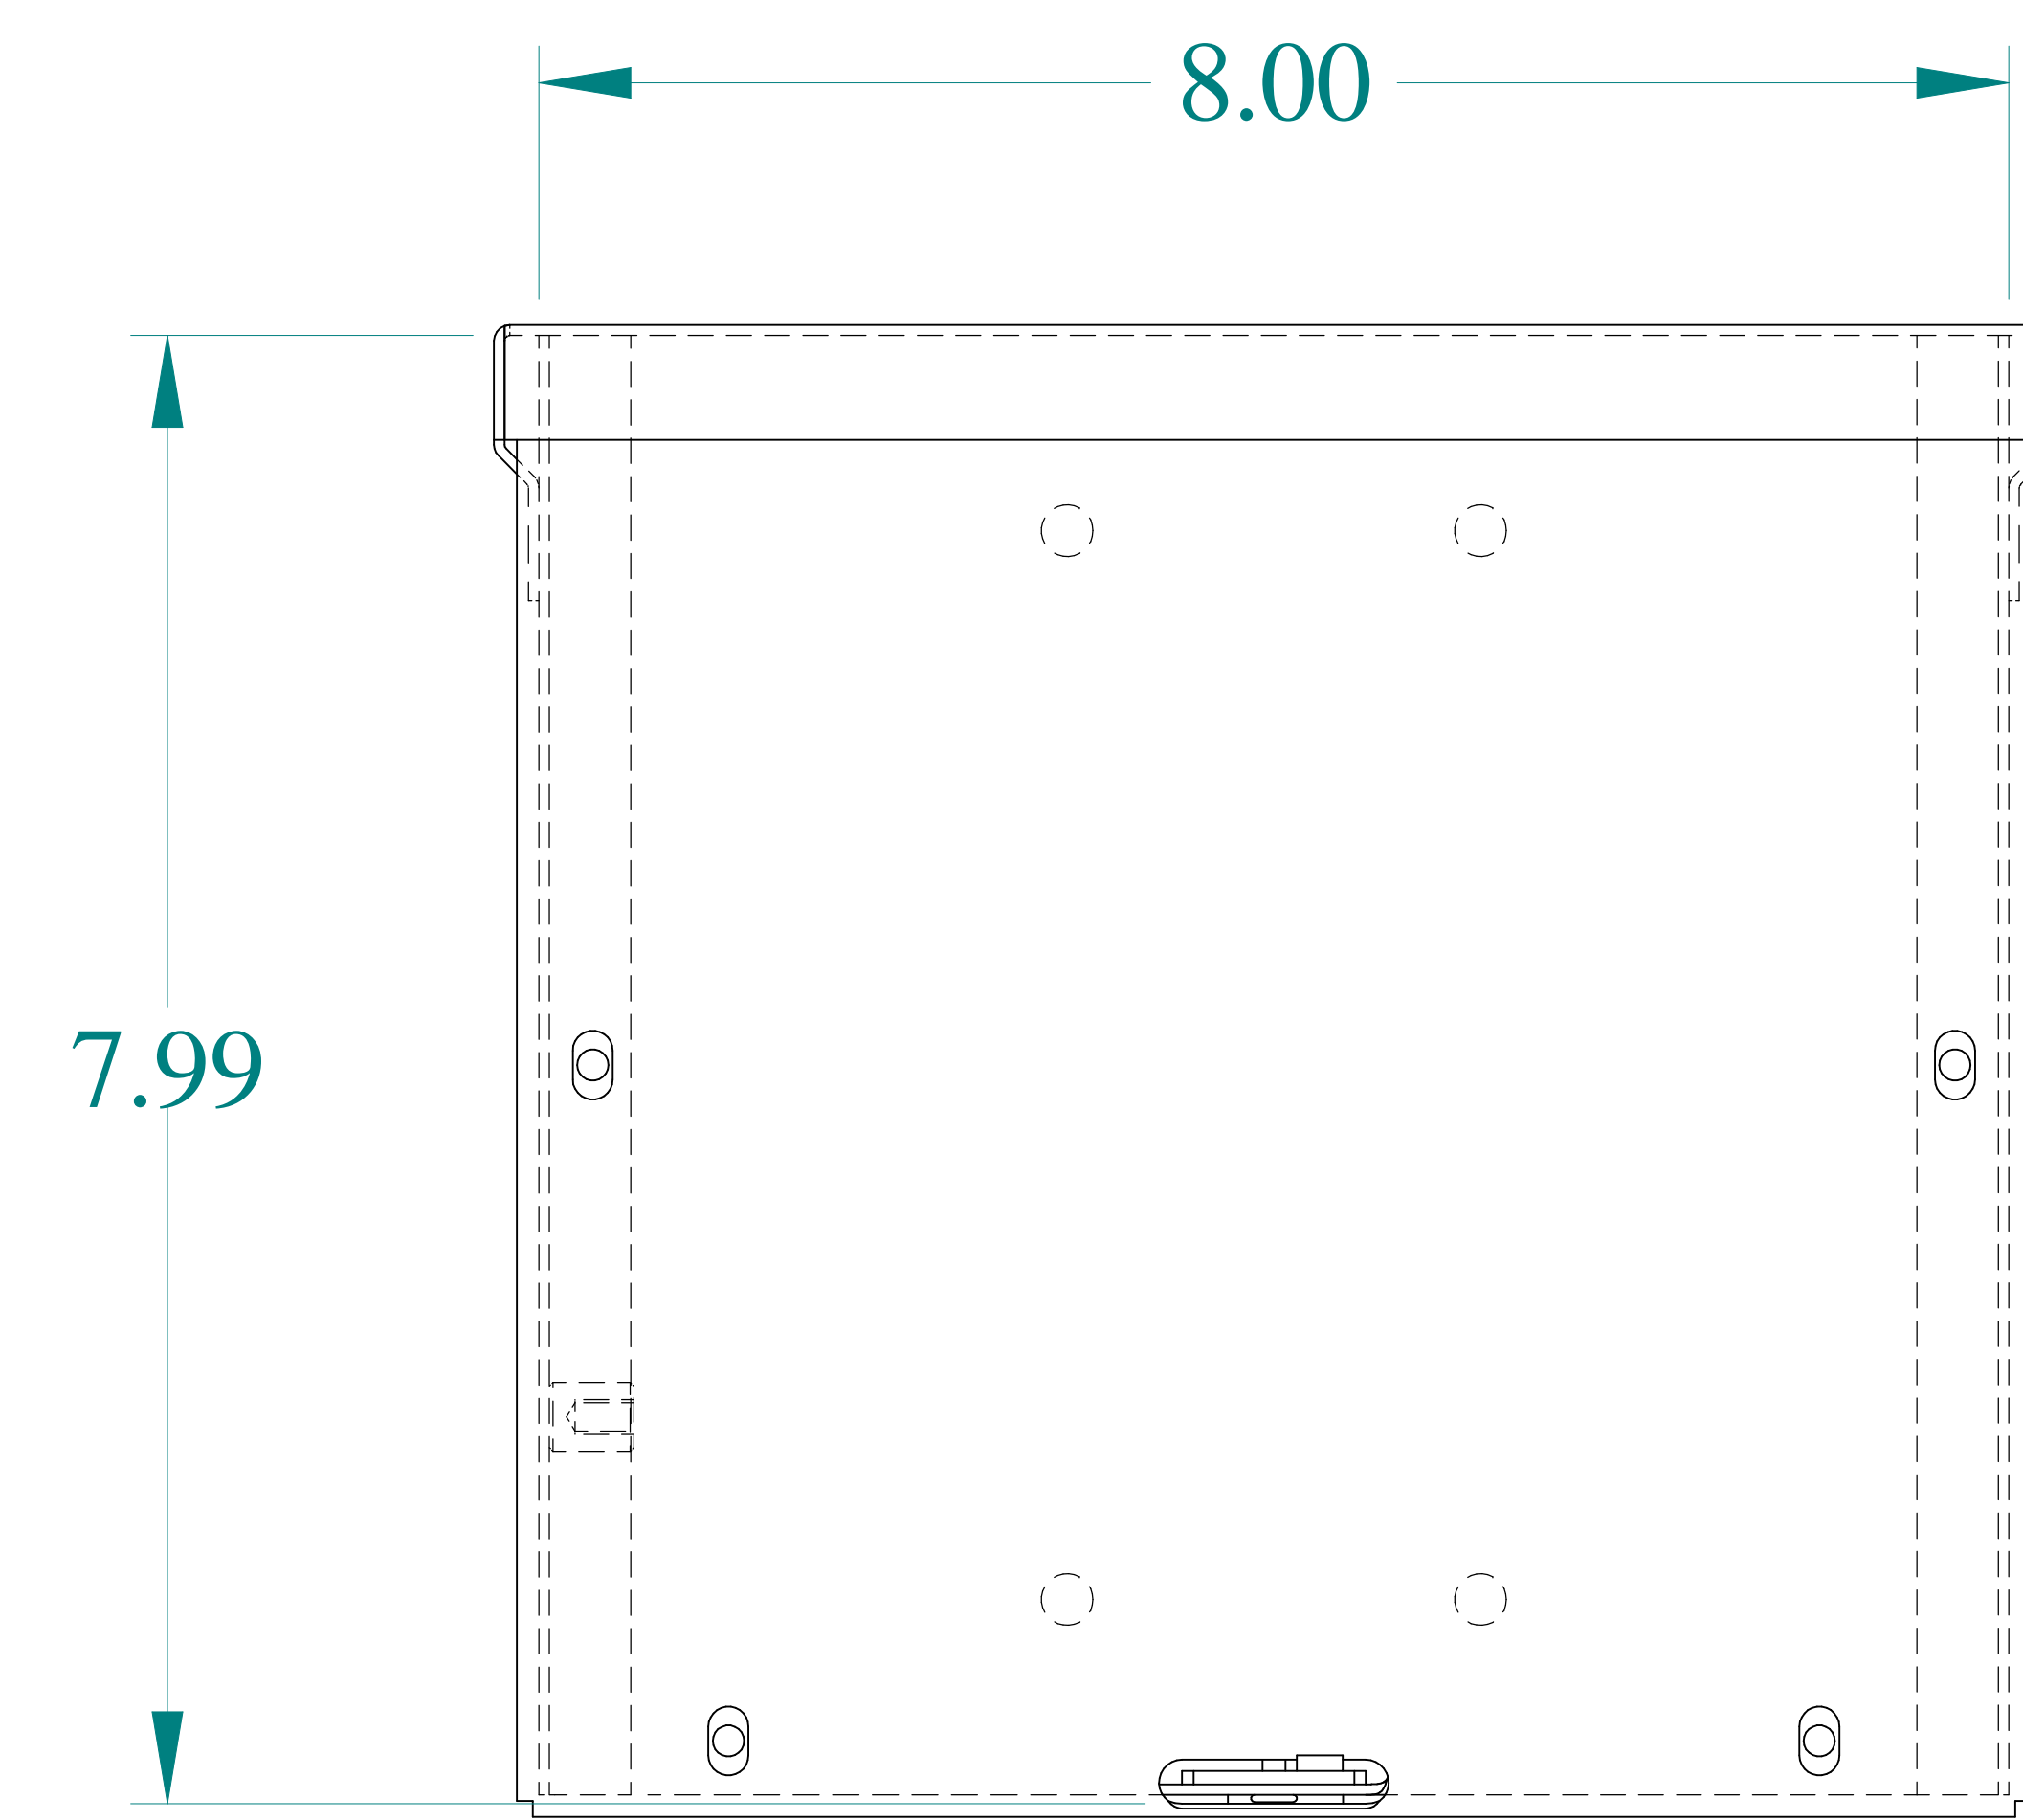

TOP VIEW

ISOMETRIC VIEWS

SIDE VIEW

FRONT VIEW

SIDE VIEW

BACK VIEW

DETAIL Y
TYP

BOTTOM VIEW

DETAIL Z
TYP

Data subject to change without notice.

Part #: C3R886SC

Date: Aug. 29, 2023

Link: www.hammg.com/C3R886SC