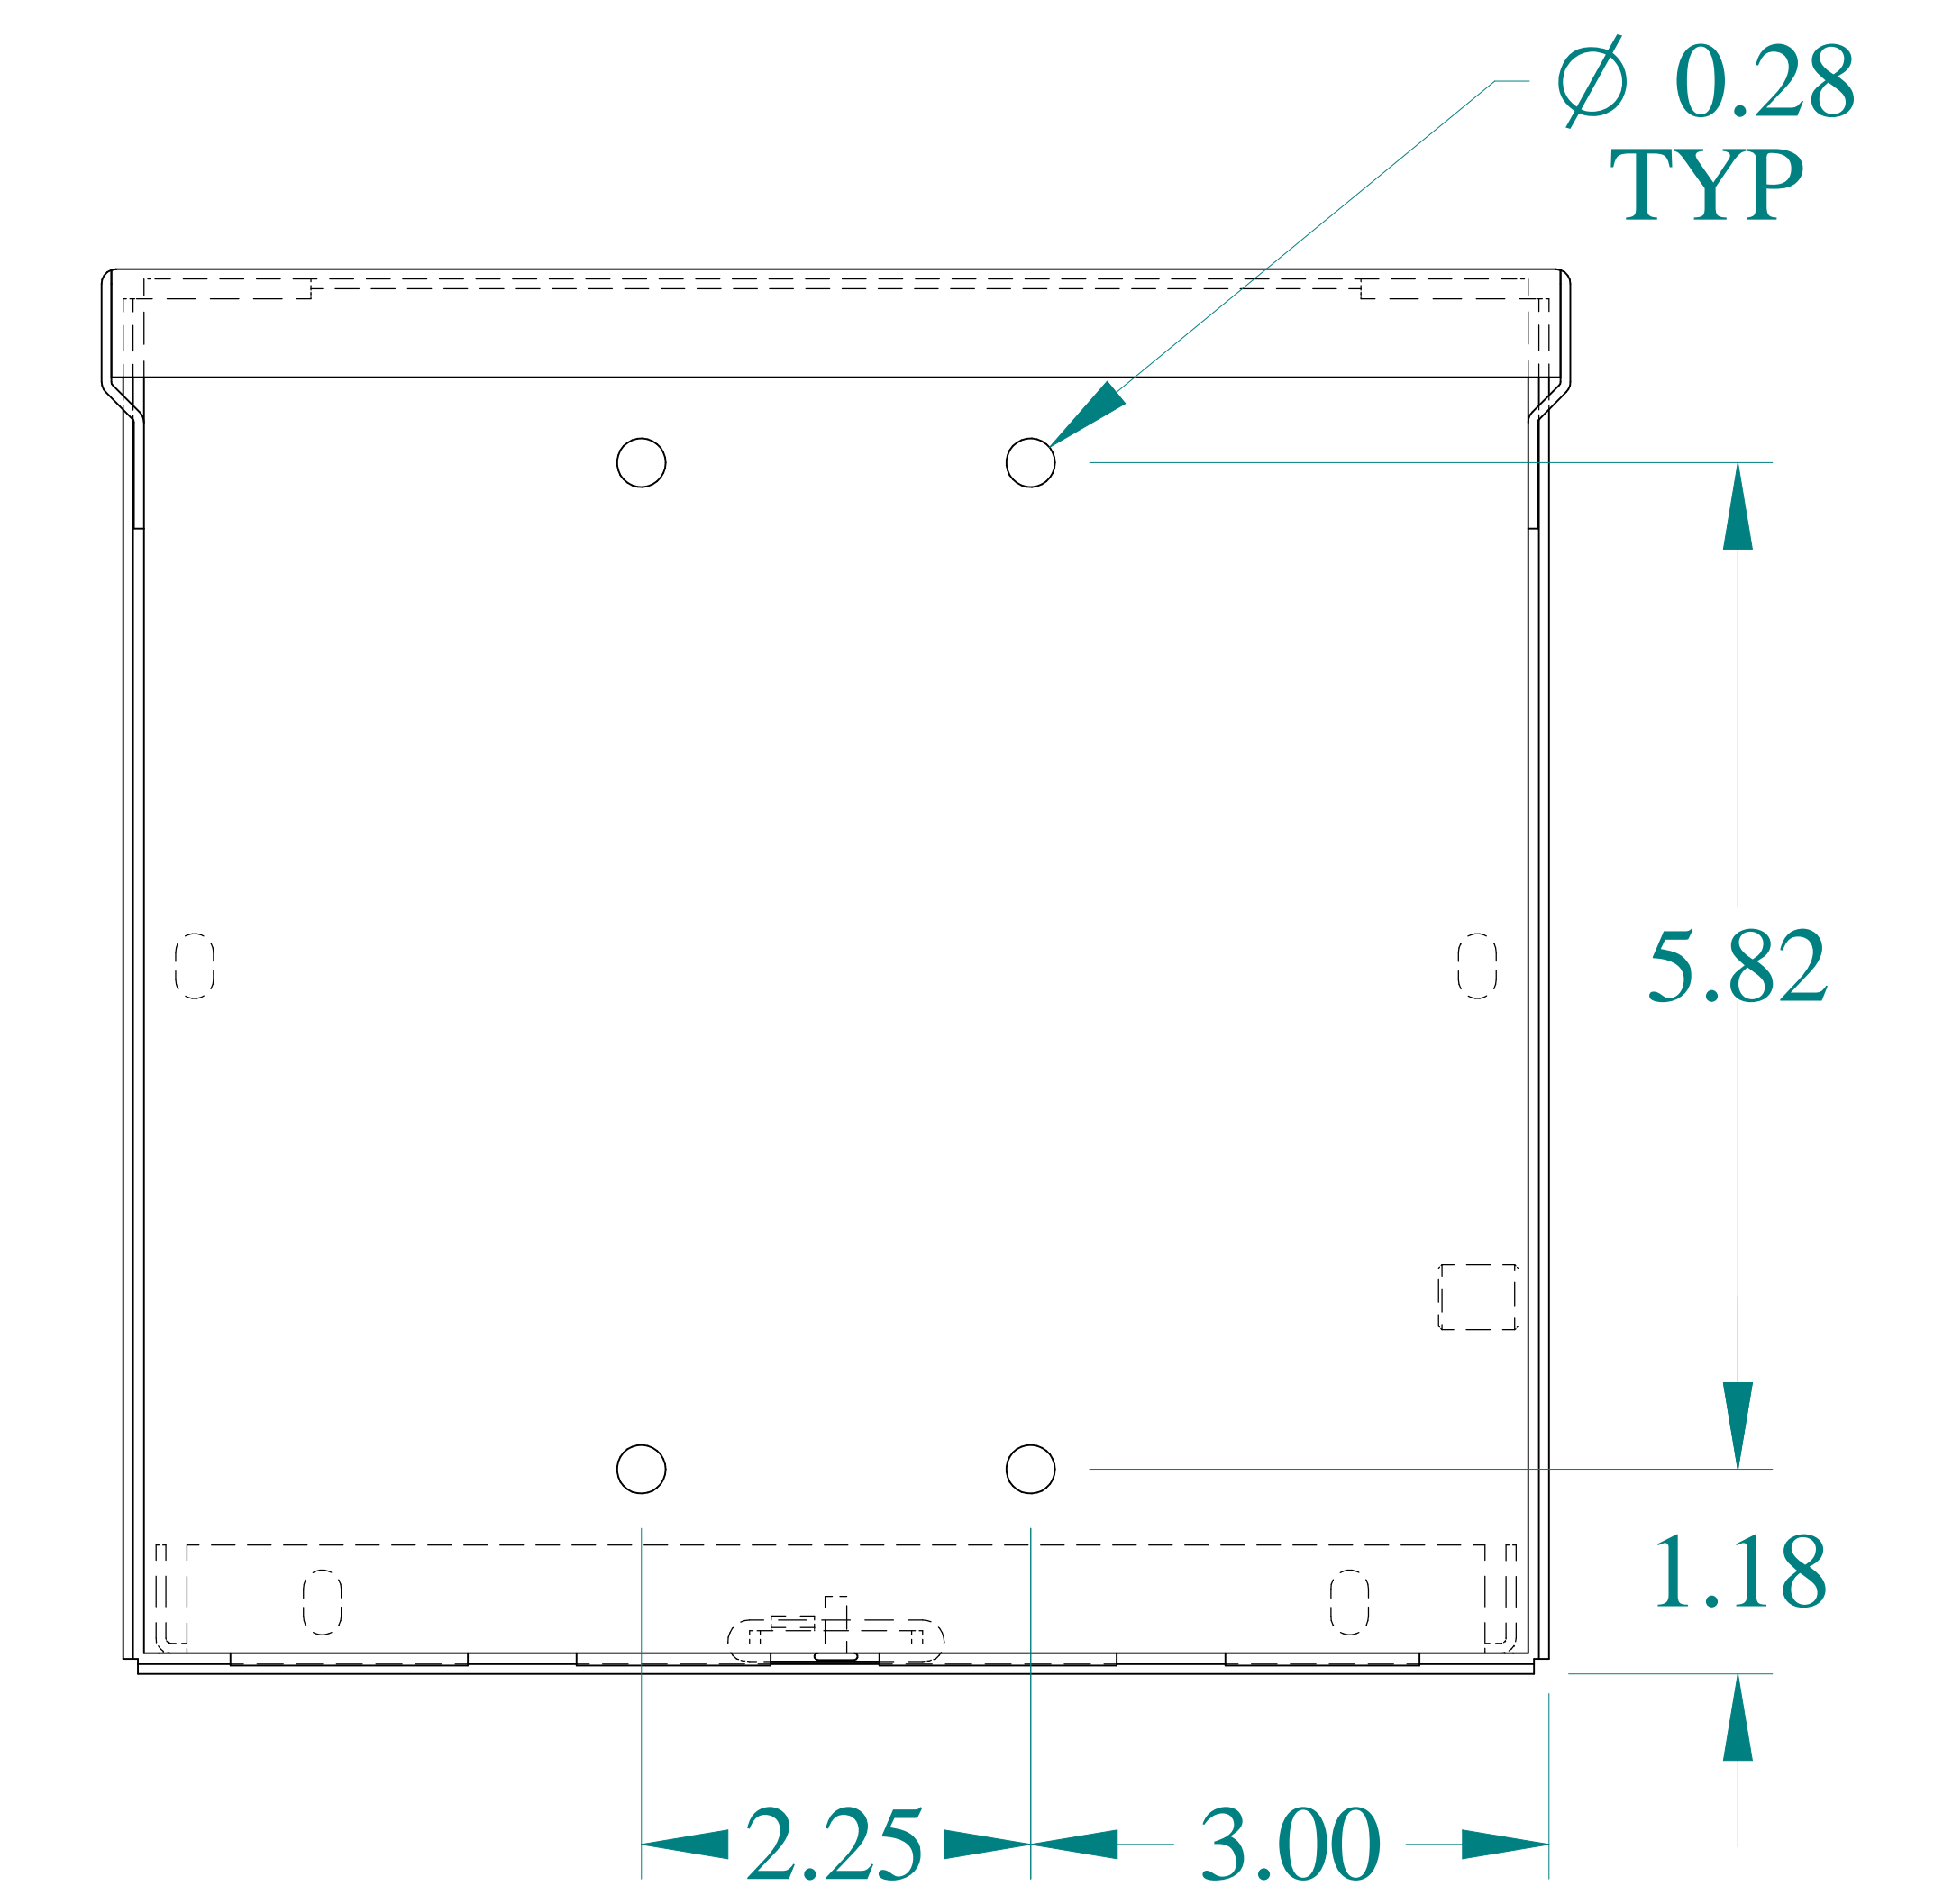

TOP VIEW

ISOMETRIC VIEWS

SIDE VIEW

FRONT VIEW

SIDE VIEW

BACK VIEW

DETAIL Y
TYP

BOTTOM VIEW

DETAIL Z
TYP

Data subject to change without notice.

Part #: C3R886SC

Date: Aug. 29, 2023

Link: www.hammg.com/C3R886SC