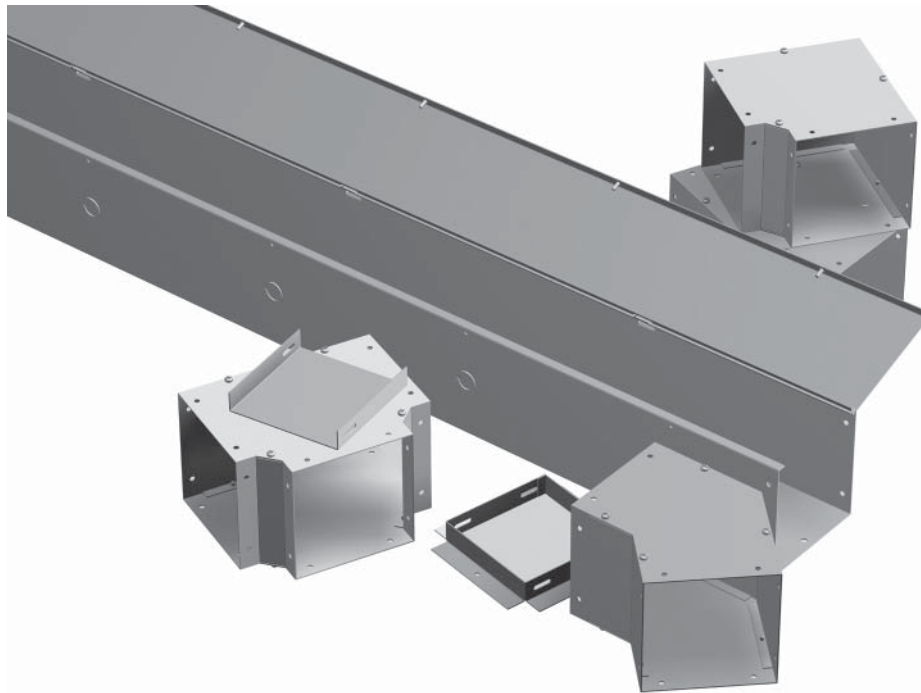

NEMA 1 Wireway

Application

- Construction designed to ensure electrical continuity and to permit fast and easy indoor installation of multiple wireway runs.

Construction

- Formed from 16 or 14 gauge steel.
- Straight sections, Fittings and Joiners make it possible to lay in continuous run of cables.
- CWST Series are hinged on 24" centers (max)
- Concentric knockouts (1/2", 3/4" conduit size) are standard on straight lengths where noted.
- Knockouts (when provided) are on 12" centers.
- Screw cover sections do not have knockouts.
- Barriers to separate different cable voltages are available as an accessory.
- Unobstructed interior speeds up laying of cables.
- Joiner included with the straight sections.
- Optional hanger brackets allow for vertical and horizontal mounting.

Standards

- UL-50 Type 1
- cUL Type 1
- Complies with IEC 6029, IP20

Finish

- Sections and components are finished in ANSI 61 gray.
- Couplings are unpainted galvanized.

Hinged Cover	2.5 X 2.5	4 X 4	6 X 6	8 X 8	10 X 10	12 X 12
Straight Section 12"	CWST212	CWST412	CWST612	CWST812	CWST1012NK	CWST1212NK
Straight Section 18"	-	CWST418NK	CWST618NK	CWST818NK	-	-
Straight Section 24"	CWST224	CWST424	CWST624	CWST824	CWST1024NK	CWST1224NK
Straight Section 36"	CWST236	CWST436	CWST636	CWST836	CWST1036NK	CWST1236NK
Straight Section 48"	CWST248	CWST448	CWST648	CWST848	CWST1048NK	CWST1248NK
Straight Section 60"	CWST260	CWST460	CWST660	CWST860	CWST1060NK	CWST1260NK
Straight Section 72"	CWST272	CWST472	CWST672	CWST872	CWST1072NK	CWST1272NK
Straight Section 96"	CWST296	CWST496	CWST696	CWST896	CWST1096NK	CWST1296NK
Straight Section 120"	CWST2120	CWST4120	CWST6120	CWST8120	CWST10120NK	CWST12120NK