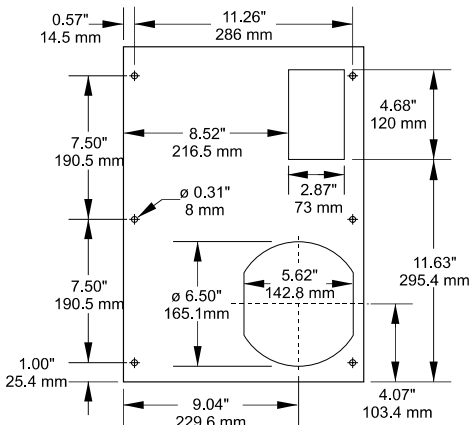

Drilling Template