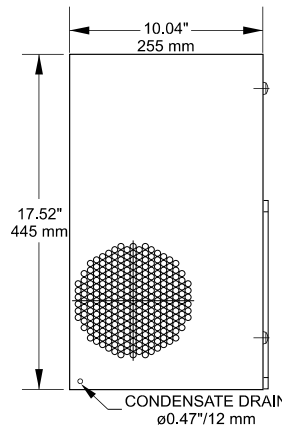

Left Side View