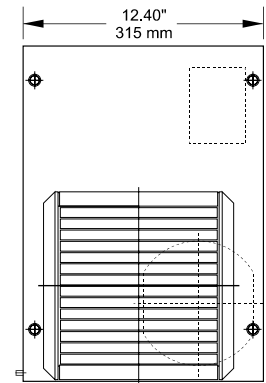

Accessories

- Gaskets...see page 400
- Replacement filters...see page 400
- Replacement grill...see page 400

Drilling Template

Left Side View

Front View

Climate Control

Part Number	Ship Wt. lbs
DTS2000A115LG	54
DTS2000A230LG	54