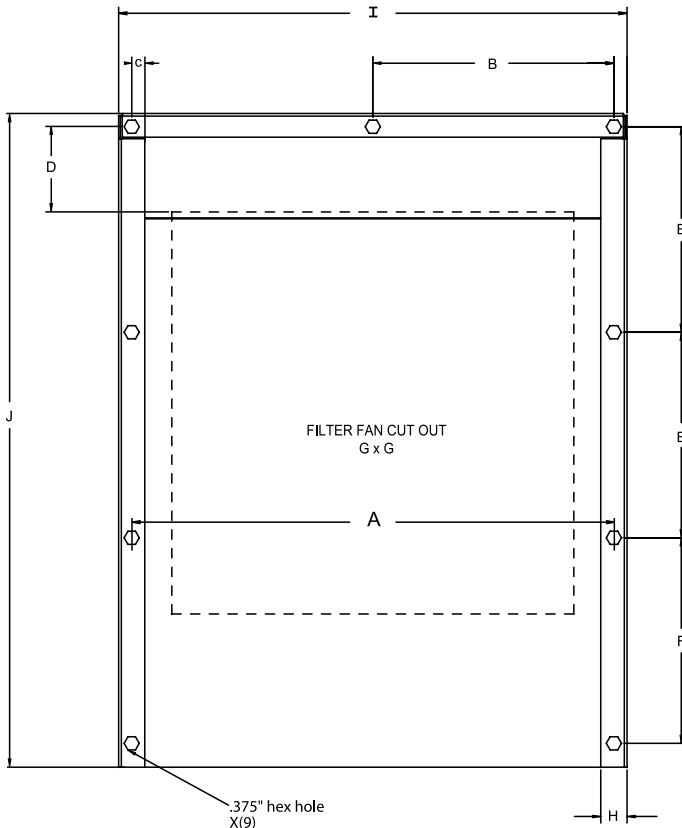

Climate Control

Series No.	A	B	C	D	E	F	G	H	I	J
PFRH2000	6.85	N/A	0.97	1.48	4.75	N/A	4.92	0.75	7.60	10.56
PFRH3000	10.79	5.39	1.00	2.50	6.82	N/A	8.78	0.75	11.54	14.69
PFRH5000	13.74	6.87	1.14	2.15	5.86	5.86	11.45	0.75	14.49	18.63

Technical references and DXF downloads available at www.hamfmfg.com

All dimensions in inches unless specified otherwise

Quality Enclosures. Service Excellence.