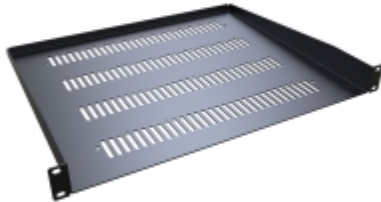

Quality Products. Service Excellence.

Universal Rack Shelf *RAS Series*

Up to 200 lbs Weight Capacity

Features

- Constructed of 14 or 16 gauge steel.
- Universal design mounts to any standard EIA compliant rack or cabinet.
- Allows easy rack mounting of equipment or items that do not have rack mounting capabilities.
- Mounts to rack rails either as an internal shelf or external shelf/work area.
- Available in either vented or solid versions.
- Rugged textured black powder paint finish.
- TAA Compliant
- RoHS and REACH compliant
- Manufactured in North America