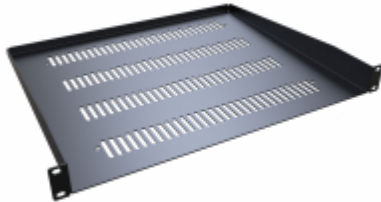

Quality Products. Service Excellence.

Universal Rack Shelf *RAS Series*

Up to 200 lbs (91 kg) Weight Capacity

Features

- Constructed of 14 or 16 gauge steel.
- Universal design mounts to any standard EIA compliant rack or cabinet.
- Allows easy rack mounting of equipment or items that do not have rack mounting capabilities.
- Mounts to rack rails either as an internal shelf or external shelf/work area.
- Available in either vented or solid versions.
- Rugged textured black powder paint finish.
- TAA compliant for GSA Schedule purchases.
- RoHS and REACH compliant
- Manufactured in North America

Accessories

- Mounting Hardware
- Hook and Loop Roll

19 Inch Mounting Shelves

Part No. Vented	Part No. Solid (Un-Vented)	Mounting Dimensions			Rack Units	Stiffener Lip(s) Folded	Suggested Load Capacity*
		Height	Width	Depth			
RASV190107UBK1	RASU190107UBK1	1.75	19.30	7.00	1U	Up (Front & Back)	16ga 42 lbs (19 kg)
RASV190107DBK1	RASU190107DBK1	1.75	19.30	7.00	1U	Down (Front & Back)	16ga 42 lbs (19 kg)
RASV190110BK1	RASU190110BK1	1.75	19.30	10.00	1U	Up (Back Only)	16ga 42 lbs (19 kg)
RASV190112BK1	RASU190112BK1	1.75	19.30	12.00	1U	Up (Back Only)	16ga 42 lbs (19 kg)
RASV190115BK1	RASU190115BK1	1.75	19.30	15.00	1U	Up (Back Only)	16ga 42 lbs (19 kg)
RASV190120BK1	RASU190120BK1	1.75	19.30	20.00	1U	Up (Back Only)	16ga 42 lbs (19 kg)
RASVL190314BK1	RASUL190314BK1	3.50	19.30	14.50	2U	Up (Back Only)	16ga 65 lbs (30 kg)
RASV190312BK1	RASU190312BK1	3.50	19.30	12.00	2U	Up (Back Only)	14ga 100 lbs (45 kg)
RASV190315BK1	RASU190315BK1	3.50	19.30	15.00	2U	Up (Back Only)	14ga 100 lbs (45 kg)