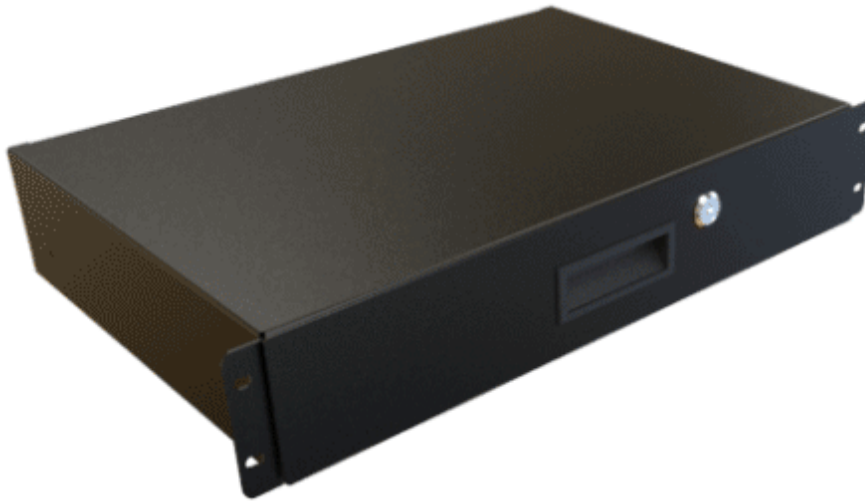

Part No.	Part No.	Overall Dimensions			Slide Travel	Rack Units	Weight Capacity
		Height	Width	Depth			
Black	RAL 7035 Light Gray						
RDRW1900312BK1	RDRW1900312LG1	3.50	17.36	12.25	12.00	2U	145 lbs (65.8 kg)
RDRW1900512BK1	RDRW1900512LG1	5.25	17.36	12.25	12.00	3U	145 lbs (65.8 kg)
RDRW1900712BK1	RDRW1900712LG1	7.00	17.36	12.25	12.00	4U	145 lbs (65.8 kg)
-	RDRW1900812LG1	8.75	17.36	12.25	12.00	5U	145 lbs (65.8 kg)
RDRW1900316BK1	RDRW1900316LG1	3.50	17.36	16.25	16.00	2U	129 lbs (58.5 kg)
RDRW1900516BK1	RDRW1900516LG1	5.25	17.36	16.25	16.00	3U	129 lbs (58.5 kg)
RDRW1900716BK1	RDRW1900716LG1	7.00	17.36	16.25	16.00	4U	129 lbs (58.5 kg)
RDRW1900816BK1	RDRW1900816LG1	8.75	17.36	16.25	16.00	5U	129 lbs (58.5 kg)
RDRW1901216BK1	RDRW1901216LG1	12.25	17.36	16.25	16.00	7U	129 lbs (58.5 kg)
RDRW1900322BK1	RDRW1900322LG1	3.50	17.36	22.25	22.00	2U	107 lbs (48.5 kg)
RDRW1900522BK1	RDRW1900522LG1	5.25	17.36	22.25	22.00	3U	107 lbs (48.5 kg)
RDRW1900722BK1	RDRW1900722LG1	7.00	17.36	22.25	22.00	4U	107 lbs (48.5 kg)
RDRW1900822BK1	RDRW1900822LG1	8.75	17.36	22.25	22.00	5U	107 lbs (48.5 kg)
RDRW1901222BK1	RDRW1901222LG1	12.25	17.36	22.25	22.00	7U	107 lbs (48.5 kg)

Qty Included	Description	Replacement Part No.
1	Drawer	
2	Keys for lock	
8	10-32 x 0.625in screw	
2	Rear drawer support bracket	
4	8-32 Keys nut	
1	Assembly and installation instructions	

Data subject to change without notice

© 2021. Hammond Manufacturing Ltd. All rights reserved.