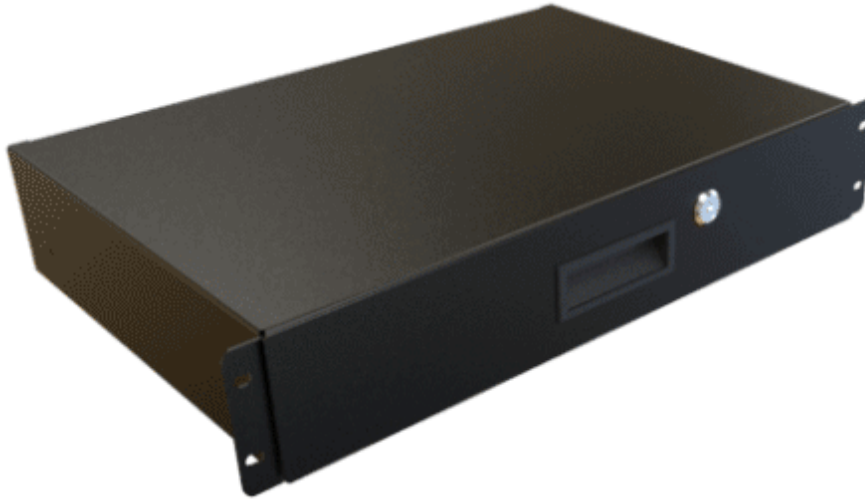

Part No.	Part No.	Overall Dimensions			Usable Dimensions		Slide Travel	Rack Units	Weight Capacity
		Height	Width	Depth	Height	Depth			
Black	RAL 7035 Light Gray								
RDRW1900312BK1	RDRW1900312LG1	3.50	17.36	12.25	2.89	11.32	12.00	2U	145 lbs (65.8 kg)
RDRW1900512BK1	RDRW1900512LG1	5.25	17.36	12.25	4.64	11.33	12.00	3U	145 lbs (65.8 kg)
RDRW1900712BK1	RDRW1900712LG1	7.00	17.36	12.25	6.39	11.33	12.00	4U	145 lbs (65.8 kg)
-	RDRW1900812LG1	8.75	17.36	12.25	8.14	11.33	12.00	5U	145 lbs (65.8 kg)
RDRW1900316BK1	RDRW1900316LG1	3.50	17.36	16.25	2.89	15.33	16.00	2U	129 lbs (58.5 kg)
RDRW1900516BK1	RDRW1900516LG1	5.25	17.36	16.25	4.64	15.33	16.00	3U	129 lbs (58.5 kg)
RDRW1900716BK1	RDRW1900716LG1	7.00	17.36	16.25	6.39	15.33	16.00	4U	129 lbs (58.5 kg)
RDRW1900816BK1	RDRW1900816LG1	8.75	17.36	16.25	8.14	15.33	16.00	5U	129 lbs (58.5 kg)
-	RDRW1901216LG1	12.25	17.36	16.25	11.64	15.33	16.00	7U	129 lbs (58.5 kg)
RDRW1900322BK1	RDRW1900322LG1	3.50	17.36	22.25	2.89	21.33	22.00	2U	107 lbs (48.5 kg)
RDRW1900522BK1	RDRW1900522LG1	5.25	17.36	22.25	4.64	21.33	22.00	3U	107 lbs (48.5 kg)
RDRW1900722BK1	RDRW1900722LG1	7.00	17.36	22.25	6.39	21.33	22.00	4U	107 lbs (48.5 kg)
RDRW1900822BK1	RDRW1900822LG1	8.75	17.36	22.25	8.14	21.33	22.00	5U	107 lbs (48.5 kg)
RDRW1901222BK1	RDRW1901222LG1	12.25	17.36	22.25	11.64	21.33	22.00	7U	107 lbs (48.5 kg)

Qty Included	Description	Replacement Part No.
1	Drawer	
2	Keys for lock	
8	10-32 x 0.625in screw	
2	Rear drawer support bracket	
4	8-32 Keys nut	
1	Assembly and installation instructions	

Data subject to change without notice