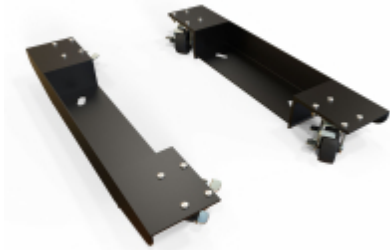

Compatibility

- DNRRHDKB
- DNRRHDW
- RB-2P
- RB-2PA

Part No.	Overall Dimensions		Overall Height	Wheel	Dolly	Physical
	Height	Depth	Added to Cabinet	Diameter	Weight Capacity	Dolly Weight
RRLPDOL	4.13	27.50	1.25	3.00	1080	32 lb (14.5 kg)

Tags: Caster Base

Data subject to change without notice