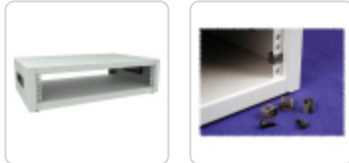

### Features

- Constructed in 16-gauge steel.
- Two pairs of fixed 19" EIA-310-D compliant round hole punched rails.
- Includes rubber feet, two lifting handles, a starter pack of (8) 10-32 clip nuts & matching quantity of 1421ABK black screws.
- Available in finished in textured black or Light Gray (RAL7035) powder paint.
- Tested to nearly double the suggested load rating of 600 lbs (272 kg).
- RoHS Compliant.
- Manufactured in North America.

Would you like a removable top cover, adjustable rails and optional doors?  
Take a look at the SDC Series (Multi-Use) Cabinet.

### Accessories

- Shelves
- Rack Panels
- Outlet Strips
- 10-32 Mounting Screw and Clip Nut Combo-Pack

Part No. Black	Part No. RAL 7035 Light Gray	Overall Dimensions			Rack Units	Usable Mounting Dimensions	
		Height	Width	Depth		Height	Depth
RCBS1900313BK1	RCBS1900313LG1	5.50	21.00	13.00	2U	3.50	12.38
RCBS1900513BK1	RCBS1900513LG1	7.25	21.00	13.00	3U	5.25	12.38
RCBS1900713BK1	RCBS1900713LG1	9.00	21.00	13.00	4U	7.00	12.38
RCBS1900813BK1	RCBS1900813LG1	10.75	21.00	13.00	5U	8.75	12.38
RCBS1901013BK1	RCBS1901013LG1	12.50	21.00	13.00	6U	10.50	12.38
RCBS1901213BK1	RCBS1901213LG1	14.25	21.00	13.00	7U	12.25	12.38
RCBS1901413BK1	RCBS1901413LG1	16.00	21.00	13.00	8U	14.00	12.38
RCBS1900317BK1	RCBS1900317LG1	5.50	21.00	17.50	2U	3.50	16.88
RCBS1900517BK1	RCBS1900517LG1	7.25	21.00	17.50	3U	5.25	16.88
RCBS1900717BK1	RCBS1900717LG1	9.00	21.00	17.50	4U	7.00	16.88
RCBS1900817BK1	RCBS1900817LG1	10.75	21.00	17.50	5U	8.75	16.88
RCBS1901017BK1	RCBS1901017LG1	12.50	21.00	17.50	6U	10.50	16.88
RCBS1901217BK1	RCBS1901217LG1	14.25	21.00	17.50	7U	12.25	16.88
RCBS1901417BK1	RCBS1901417LG1	16.00	21.00	17.50	8U	14.00	16.88
RCBS1900324BK1	RCBS1900324LG1	5.50	21.00	24.50	2U	3.50	23.88
RCBS1900524BK1	RCBS1900524LG1	7.25	21.00	24.50	3U	5.25	23.88
RCBS1900724BK1	RCBS1900724LG1	9.00	21.00	24.50	4U	7.00	23.88