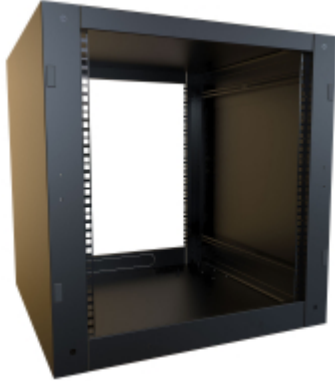

## Server Rack Cabinet *RCSC Series*

1,500 lbs (680 kg) Weight Capacity

Ideal for your AV, IT/Server and Homelab applications, the RCSC Rack Cabinet features a stacking design that allows for up to three (3) cabinets\* to be stacked atop each other. This Rack Cabinet is fully loaded and includes two (2) pairs of infinitely adjustable sliding EIA square-hole rails, punch-outs for cable entry and/or fan cooling and comes in a variety of sizes and depths.

### Features:

- Constructed in 16-gauge steel.
- Includes two (2) pairs of infinitely adjustable 19" EIA compliant square-hole mounting rails with rack unit markings.
  - Starter pack of **CAGKIT1032-25** screws and cage nuts included with 12U units.
  - Starter pack of **CAGKIT1032-50** screws and cage nuts included with 24U units.
- Four (4) embosses are included with support for optional levelling feet or casters.
- Grounding studs are provided on the body.
- The top and bottom of the RCSC include two (2) laser knockouts (per side) for cable-entry or fans (includes gasket strip material).
- Includes a laser knockout rear gland plate for floor-level cable entry.
- Ships unassembled in a flat pack container for easy handling and shipping protection.