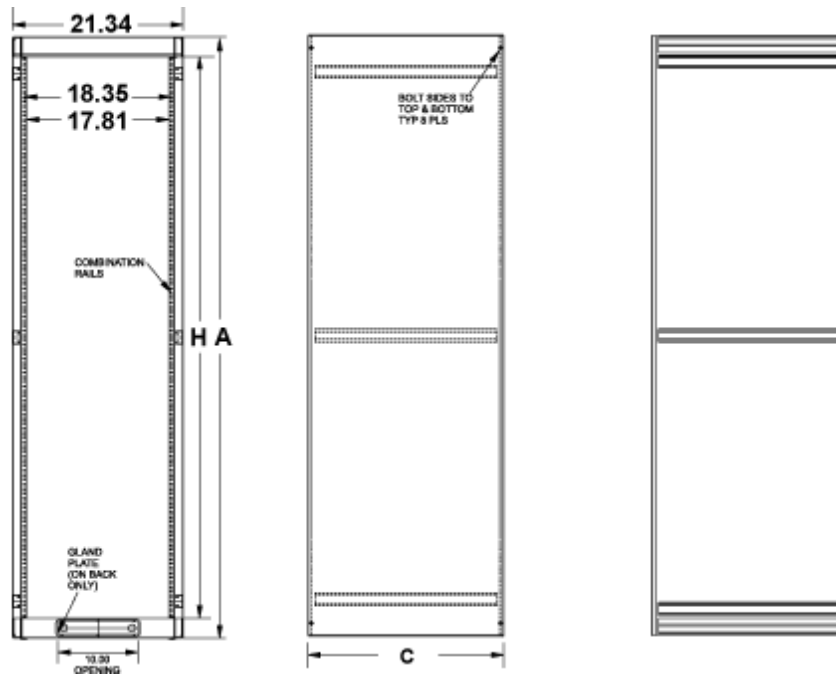

Part No. Black	Part No. RAL 7035 Light Gray	Overall Dimensions			Rack Units	Usable Mounting Dimensions		
		Height A	Width	Depth C		Height H	Depth	Depth (With Doors)
REFK1903517BK1	REFK1903517LG1	40.19	21.34	17.50	20U	35.19	16.50	16.00
REFK1904217BK1	REFK1904217LG1	47.19	21.34	17.50	24U	42.19	16.50	16.00
REFK1904917BK1	REFK1904917LG1	54.19	21.34	17.50	28U	49.19	16.50	16.00
REFK1905617BK1	REFK1905617LG1	61.19	21.34	17.50	32U	56.19	16.50	16.00
REFK1906317BK1	REFK1906317LG1	68.19	21.34	17.50	36U	63.19	16.50	16.00
REFK1907017BK1	REFK1907017LG1	75.19	21.34	17.50	40U	70.19	16.50	16.00
REFK1907717BK1	REFK1907717LG1	82.19	21.34	17.50	44U	77.19	16.50	16.00
REFK1903524BK1	REFK1903524LG1	40.19	21.34	24.50	20U	35.19	23.50	23.00
REFK1904224BK1	REFK1904224LG1	47.19	21.34	24.50	24U	42.19	23.50	23.00
REFK1904924BK1	REFK1904924LG1	54.19	21.34	24.50	28U	49.19	23.50	23.00
REFK1905624BK1	REFK1905624LG1	61.19	21.34	24.50	32U	56.19	23.50	23.00
REFK1906324BK1	REFK1906324LG1	68.19	21.34	24.50	36U	63.19	23.50	23.00
REFK1907024BK1	REFK1907024LG1	75.19	21.34	24.50	40U	70.19	23.50	23.00
REFK1907724BK1	REFK1907724LG1	82.19	21.34	24.50	44U	77.19	23.50	23.00
REFK1903531BK1	REFK1903531LG1	40.19	21.34	31.50	20U	35.19	30.50	30.00
REFK1904231BK1	REFK1904231LG1	47.19	21.34	31.50	24U	42.19	30.50	30.00
REFK1904931BK1	REFK1904931LG1	54.19	21.34	31.50	28U	49.19	30.50	30.00
REFK1905631BK1	REFK1905631LG1	61.19	21.34	31.50	32U	56.19	30.50	30.00
REFK1906331BK1	REFK1906331LG1	68.19	21.34	31.50	36U	63.19	30.50	30.00
REFK1907031BK1	REFK1907031LG1	75.19	21.34	31.50	40U	70.19	30.50	30.00
REFK1907731BK1	REFK1907731LG1	82.19	21.34	31.50	44U	77.19	30.50	30.00

REFK Locking Doors

Solid Door Part No. Black	Solid Door Part No. RAL 7035 Light Gray	Louvered Door Part No. Black	Louvered Door Part No. RAL 7035 Light Gray	Window Door Part No. Black	Use With REFK Frame		
				Height	Rack Units	Part No.	
RSDf19035BK1	RSDf19035LG1	RSDL19035BK1	RSDL19035LG1	REDFP19035BK1	35.00	20U	REFK1903524
RSDf19042BK1	RSDf19042LG1	RSDL19042BK1	RSDL19042LG1	REDFP19042BK1	42.00	24U	REFK1904224
RSDf19049BK1	RSDf19049LG1	RSDL19049BK1	RSDL19049LG1	REDFP19049BK1	49.00	28U	REFK1904924
RSDf19056BK1	RSDf19056LG1	RSDL19056BK1	RSDL19056LG1	REDFP19056BK1	56.00	32U	REFK1905624
RSDf19063BK1	RSDf19063LG1	RSDL19063BK1	RSDL19063LG1	REDFP19063BK1	63.00	36U	REFK1906324
RSDf19070BK1	RSDf19070LG1	RSDL19070BK1	RSDL19070LG1	REDFP19070BK1	70.00	40U	REFK1907024