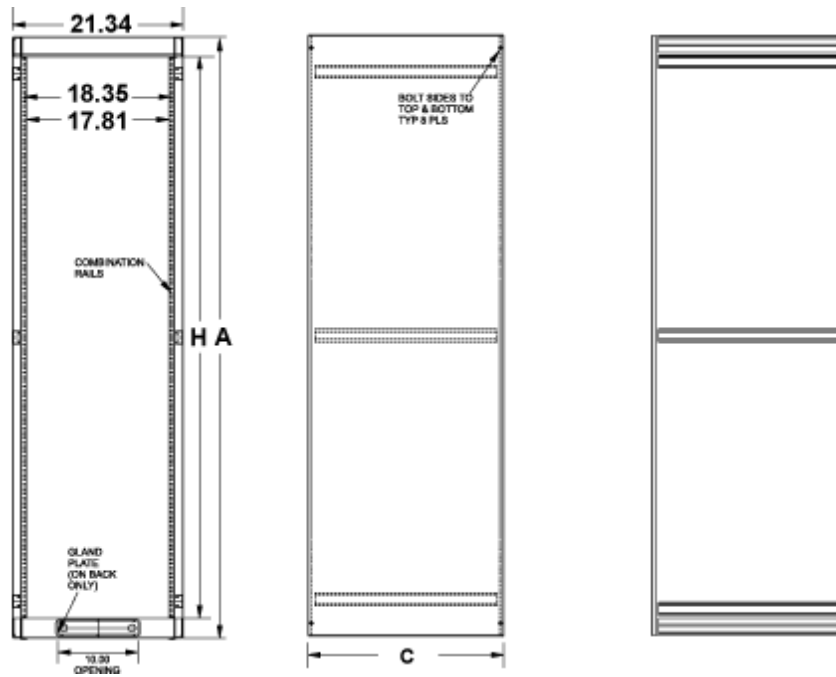

Part No. Black	Part No. RAL 7035 Light Gray	Overall Dimensions			Rack Units	Usable Mounting Dimensions			Alternative Size Part No.
		Height A	Width	Depth C		Height H	Depth	Depth (With Doors)	
REFK1903517BK1	REFK1903517LG1	40.19	21.34	17.50	20U	35.19	16.50	16.00	
REFK1904217BK1	REFK1904217LG1	47.19	21.34	17.50	24U	42.19	16.50	16.00	
REFK1904917BK1	REFK1904917LG1	54.19	21.34	17.50	28U	49.19	16.50	16.00	
REFK1905617BK1	REFK1905617LG1	61.19	21.34	17.50	32U	56.19	16.50	16.00	
REFK1906317BK1	REFK1906317LG1	68.19	21.34	17.50	36U	63.19	16.50	16.00	
REFK1907017BK1	REFK1907017LG1	75.19	21.34	17.50	40U	70.19	16.50	16.00	
REFK1907717BK1	REFK1907717LG1	82.19	21.34	17.50	44U	77.19	16.50	16.00	
REFK1903524BK1	REFK1903524LG1	40.19	21.34	24.50	20U	35.19	23.50	23.00	RCK20U25BK
REFK1904224BK1	REFK1904224LG1	47.19	21.34	24.50	24U	42.19	23.50	23.00	RCK24U25BK
REFK1904924BK1	REFK1904924LG1	54.19	21.34	24.50	28U	49.19	23.50	23.00	RB-AV27
REFK1905624BK1	REFK1905624LG1	61.19	21.34	24.50	32U	56.19	23.50	23.00	
REFK1906324BK1	REFK1906324LG1	68.19	21.34	24.50	36U	63.19	23.50	23.00	RCK36U25BK
REFK1907024BK1	REFK1907024LG1	75.19	21.34	24.50	40U	70.19	23.50	23.00	RCK42U25BK
REFK1907724BK1	REFK1907724LG1	82.19	21.34	24.50	44U	77.19	23.50	23.00	RCK42U25BK
REFK1903531BK1	REFK1903531LG1	40.19	21.34	31.50	20U	35.19	30.50	30.00	RCK20U32BK
REFK1904231BK1	REFK1904231LG1	47.19	21.34	31.50	24U	42.19	30.50	30.00	RCK24U32BK
REFK1904931BK1	REFK1904931LG1	54.19	21.34	31.50	28U	49.19	30.50	30.00	
REFK1905631BK1	REFK1905631LG1	61.19	21.34	31.50	32U	56.19	30.50	30.00	
REFK1906331BK1	REFK1906331LG1	68.19	21.34	31.50	36U	63.19	30.50	30.00	RCK36U32BK
REFK1907031BK1	REFK1907031LG1	75.19	21.34	31.50	40U	70.19	30.50	30.00	RCK42U32BK
REFK1907731BK1	REFK1907731LG1	82.19	21.34	31.50	44U	77.19	30.50	30.00	RCK42U32BK

REFK Locking Doors

Solid Door Part No. Black	Solid Door Part No. RAL 7035 Light Gray	Louvered Door Part No. Black	Louvered Door Part No. RAL 7035 Light Gray	Window Door Part No. Black	Use With REFK Frame		
				Height	Rack Units	Part No.	
RSDf19035BK1	RSDf19035LG1	RSDl19035BK1	RSDl19035LG1	REDFP19035BK1	35.00	20U	REFK19035XX
RSDf19042BK1	RSDf19042LG1	RSDl19042BK1	RSDl19042LG1	REDFP19042BK1	42.00	24U	REFK19042XX
RSDf19049BK1	RSDf19049LG1	RSDl19049BK1	RSDl19049LG1	REDFP19049BK1	49.00	28U	REFK19049XX
RSDf19056BK1	RSDf19056LG1	RSDl19056BK1	RSDl19056LG1	REDFP19056BK1	56.00	32U	REFK19056XX
RSDf19063BK1	RSDf19063LG1	RSDl19063BK1	RSDl19063LG1	REDFP19063BK1	63.00	36U	REFK19063XX
RSDf19070BK1	RSDf19070LG1	RSDl19070BK1	RSDl19070LG1	REDFP19070BK1	70.00	40U	REFK19070XX