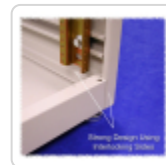

Specifications

- Includes four (4) leveling feet.
- Rails are made of 10 gauge steel (zinc plated finish for grounding capabilities).
- Removable gland plate - over 10" (254 mm) long x 1.5" (38 mm) high opening - with knockouts on rear bottom of rack for easy cable access.
- Simple assembly using one bolt in each corner to lock the sides to the top and bottom (hardware included).
- Tested to nearly double the suggested load rating of 1,000 lbs (454 kg).
- TAA Compliant.
- RoHS Compliant.
- Manufactured in North America.

Gallery

Accessories

- Universal Rack Shelf
- Four Post Mounting Sliding Shelf
- Sliding Keyboard Shelf
- Four Post Fixed Depth Shelf
- Outlet Strips
- Adjustable Depth Cable Manager
- Horizontal Ring Cable Manager
- Cable Management Arm
- Rack Panels
- Lite Duty Caster Set
- 10-32 Tapped Formed Mounting Rail
- Adjustable Depth Shelf
- Rack Mount Locking Storage Drawer
- Four Post Mounting Zero Space Fixed Shelf
- 10-32 Mounting Hardware
- Rack Unit Label
- Horizontal Lacing Strip
- Horizontal Hinged Cable Manager
- Horizontal Steel Finger Cable Manager
- Grounding
- Light Duty Caster Set
- Square Hole Punched Mounting Rail