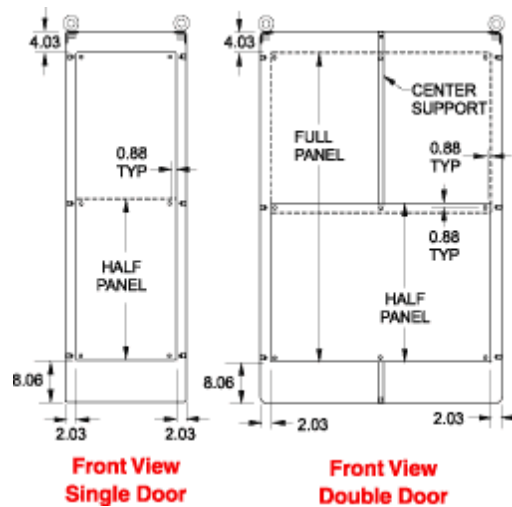

Quality Products. Service Excellence.

Inner Panels

1418FS and HN4FS Series Enclosures

- Formed from 10 gauge or 12 gauge steel.
- All double door width panels are 10 gauge steel.
- Width panels are available in full or half height.
- Depth panels are available in full height only.
- Depth and width panels are provided with all mounting hardware and center support where required.
- Half panel can be mounted in the top or bottom half of the enclosure.
- Finished in white.

Single Door Width Panels

Steel	Galv. Steel			Panel
Part No.	Part No.	Description	Enclosure	Size
60TWFW	60TWFWG	Full Panel	60 x 24	48.00 x 20
60TWHW	60TWHWG	Half Panel		24.87 x 20
72WFW	72WFWG	Full Panel	72 x 24	60.00 x 20
72WHW	72WHWG	Half Panel		30.87 x 20
90YFW	90YFWG	Full Panel	90 x 24	78.00 x 20
90YHW	90YHWG	Half Panel		39.87 x 20
72XFW	72XFWG	Full Panel	72 x 30	60.00 x 26
72XHW	72XHWG	Half Panel		30.87 x 26
60TYFW	60TYFWG	Full Panel	60 x 36	48.00 x 32
60TYHW	60TYHWG	Half Panel		24.87 x 32
72YFW	72YFWG	Full Panel	72 x 36	60.00 x 32
72YHW	72YHWG	Half Panel		30.87 x 32
90YFW	90YFWG	Full Panel	90 x 36	78.00 x 32
90YHW	90YHWG	Half Panel		39.87 x 32

Double Door Width Panels

Steel	Galv. Steel
-------	-------------

Steel Part No.	Galv. Steel Part No.	Description	Enclosure	Panel Size
60AWFW	60AWFWG	Full Panel	60 x 48	48.00 x 44
60AHW	60AHWG	Half Panel		24.88 x 44
72ZFW	72ZFWG	Full Panel	72 x 48	60.00 x 44
72ZHW	72ZHWG	Half Panel		30.88 x 44
72ZXF	72ZXFG	Full Panel	72 x 60	60.00 x 56
72ZXH	72ZXHG	Half Panel		30.88 x 56
72ZYF	72ZYFG	Full Panel	72 x 72	60.00 x 68
72ZYH	72ZYHG	Half Panel		30.88 x 68
90BFW	90BFWG	Full Panel	90 x 48	78.00 x 44
90BHW	90BHWG	Half Panel		39.88 x 44
90BYF	90BYFG	Full Panel	90 x 72	78.00 x 68
90BYH	90BYHG	Half Panel		39.88 x 68