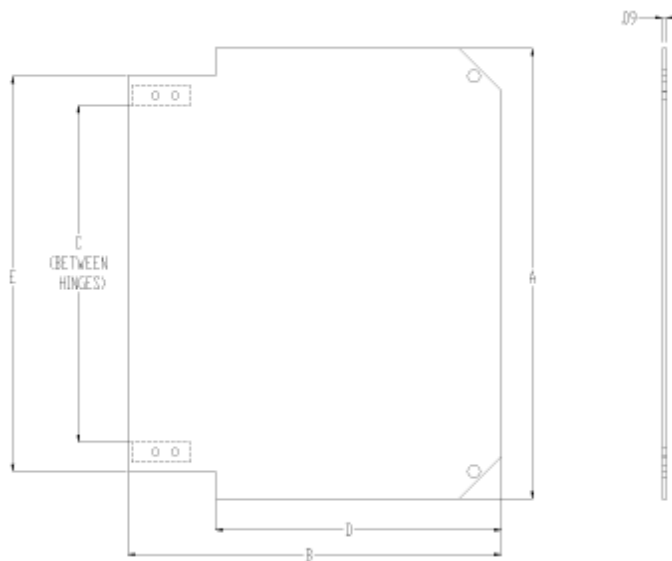

Quality Products. Service Excellence.

Swing Panel *PCJSP Series*

PCJ Series Accessory

Features

- Hinged aluminum panel installed on corner sliders allowing adjustable depth setting
- Can be installed hinged either right or left swing
- Field installed with no drilling required
- Mounting Hardware Included
- Material thickness 0.09"

HFPP Kit Part No.	Enclosure Base Part No.	A	B	C	D	E
PCJHFPP66	PCJ664	5.44	5.61	2.64	3.13	4.19
PCJHFPP86	PCJ864	7.44	5.61	4.64	3.13	6.19
PCJHFPP88	PCJ884	7.44	7.63	4.64	5.38	6.19
PCJHFPP108	PCJ1084	9.43	7.69	6.63	5.38	8.18
PCJHFPP1210	PCJ12106	11.55	9.58	8.63	7.33	10.13
PCJHFPP1412	PCJ14126	13.10	11.25	10.61	9.00	11.75
PCJHFPP1614	PCJ16148	14.75	12.88	12.33	12.88	13.44
PCJHFPP1816	PCJ181610	16.88	14.88	14.19	14.88	15.44

Replacement Hardware

Part Number	Description
PCJCB4	Corner block set of 4 (for 14"H enclosures and smaller)
PCJCB4L	Corner block set of 4 (for 16" & 18"H enclosures)
PCJHFH	Hinge and screws set of 2

© 2022. Hammond Manufacturing Ltd. All rights reserved.