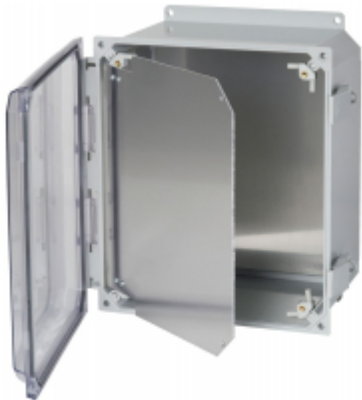

Quality Products. Service Excellence.

Swing Panel *PCJSP Series*

PCJ Series Accessory

Features

- Hinged aluminum panel installed on corner sliders allowing adjustable depth setting
- Can be installed hinged either right or left swing
- Field installed with no drilling required
- Mounting Hardware Included
- Material thickness 0.09"

HFPP Kit Part No.	Enclosure Base Part No.	A	B	C	D	E
PCJHFPP66	PCJ664	5.44	5.61	2.64	3.13	4.19
PCJHFPP86	PCJ864	7.44	5.61	4.64	3.13	6.19
PCJHFPP88	PCJ884	7.44	7.63	4.64	5.38	6.19
PCJHFPP108	PCJ1084	9.43	7.69	6.63	5.38	8.18
PCJHFPP1210	PCJ12106	11.55	9.58	8.63	7.33	10.13
PCJHFPP1412	PCJ14126	13.10	11.25	10.61	9.00	11.75
PCJHFPP1614	PCJ16148	14.75	12.88	12.33	12.88	13.44
PCJHFPP1816	PCJ181610	16.88	14.88	14.19	14.88	15.44

Replacement Hardware

Part Number	Description
PCJCB4	Corner block set of 4 (for 14"H enclosures and smaller)
PCJCB4L	Corner block set of 4 (for 16" & 18"H enclosures)
PCJHFH	Hinge and screws set of 2

© 2022. Hammond Manufacturing Ltd. All rights reserved.