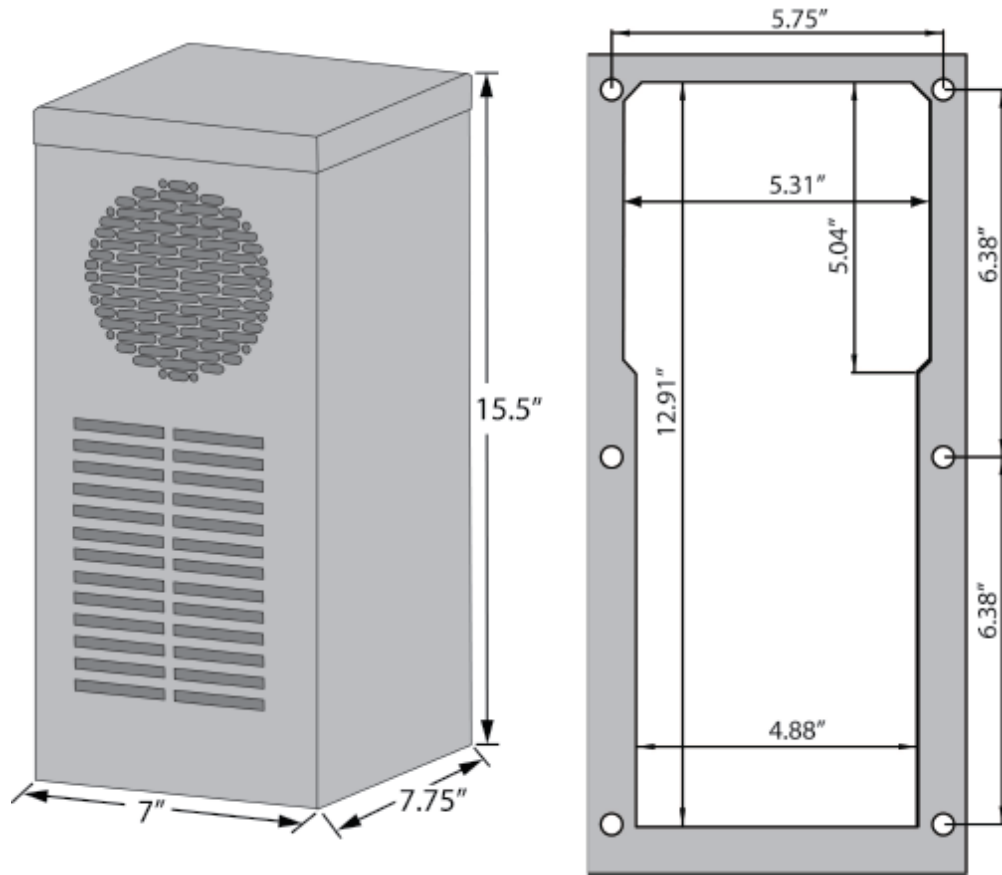

Quality Products. Service Excellence.

900-1200 BTU/H Outdoor Air Conditioner *DTS Series*

Type 3R, 4, Side Mounting

Description

- Designed for side mounting on any enclosure surface where high capacity system cooling is required.
- Closed loop cooling ensures clean enclosure air is recirculated without ever mixing with contaminated ambient air.
- Optimum air circulation with maximum clearance distance between warm inlet and cold outlet for reduced hot spot locations.
- Air conditioners are shipped separately and installed on site.

Standards

- UL, cUL, CE
- Complies with
 - IP56
 - NEMA 3R, 4

Features

- R134a refrigerant.
- Thermostat control accessible from inside enclosure.
- Expansion valve prevents evaporator freeze up while minimizing heavy inrush currents on large BTU/H units.
- Direct condensate discharge via 1/4" NPT threaded port.
- Continuous air circulation from high capacity fans.
- EMI/RFI suppression meets CE.
- Provision for door contact allowing power down when enclosure door is opened.
- Gasket, mounting kit and template for enclosure cutout and drilling are included.
- Washable aluminum mesh filter.

Accessories

- Remote Door Switches
- Gasket Kits
- Filter Kits
- Water Condensate Evaporator

Part No.
DTS3031A115N3LG
DTS3031A230N3LG

* For ANSI 61 Gray replace LG with GY

Electrical Data	DTS3031A115N3LG	DTS3031A230N3LG
Rated Voltage	115 V 60 Hz	230 V 50/60 Hz
Range of Operation	103- 127 V	207-253 V
Power Consumption	325 W	315 W
Running Amps	3	2
Starting Current	10	5
Line Cord	With Plug	With Plug