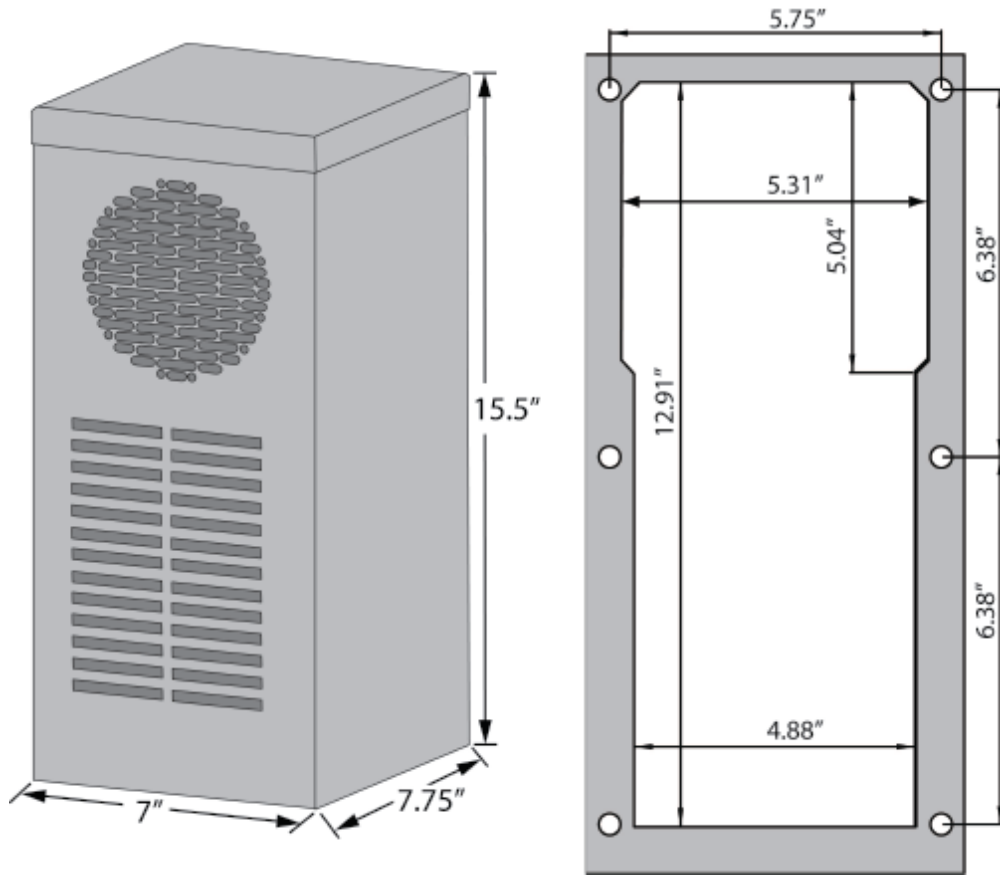

Part No.
DTS3031A115N4SS
DTS3031A230N4SS

Electrical Data	DTS3031A115N4SS	DTS3031A230N4SS
Rated Voltage	115 V 60 Hz	230 V 50/60 Hz
Range of Operation	103- 127 V	207-253 V
Power Consumption	325 W	315 W
Running Amps	3	2
Starting Current	10	5
Line Cord	With Plug	With Plug

Refrigeration Data	
Cooling Capacity BTU (Watts) +95/+95F +35/+35C	1194 BTU (350 Watts)
Type of Refrigerant	R134a
Refrigeration Charge	150 g
Adjustable Control Range	+50F..+105F (+10C..+40 C) Factory setting +95F (+35C)
Max Ambient Air Temp	+114F (+45C)
Min Ambient Air Temp	-40F (-40C)
Air Capacity (unrestricted)	Internal 38 CFM External 30 CFM
Condensation Discharge	Condensate Drain
Filter Mat	Aluminum Mesh
Db noise level	<64 db
Unit Weight	30 lbs (13.6kg)
Exterior Case	304 Stainless Steel
Finish Stainless Steel	Number 4 Brush finish
Nema Rating	enclosures IP56 / NEMA 4,4X
Nema Rating	enclosures IP56 / NEMA 3R/4

Data subject to change without notice