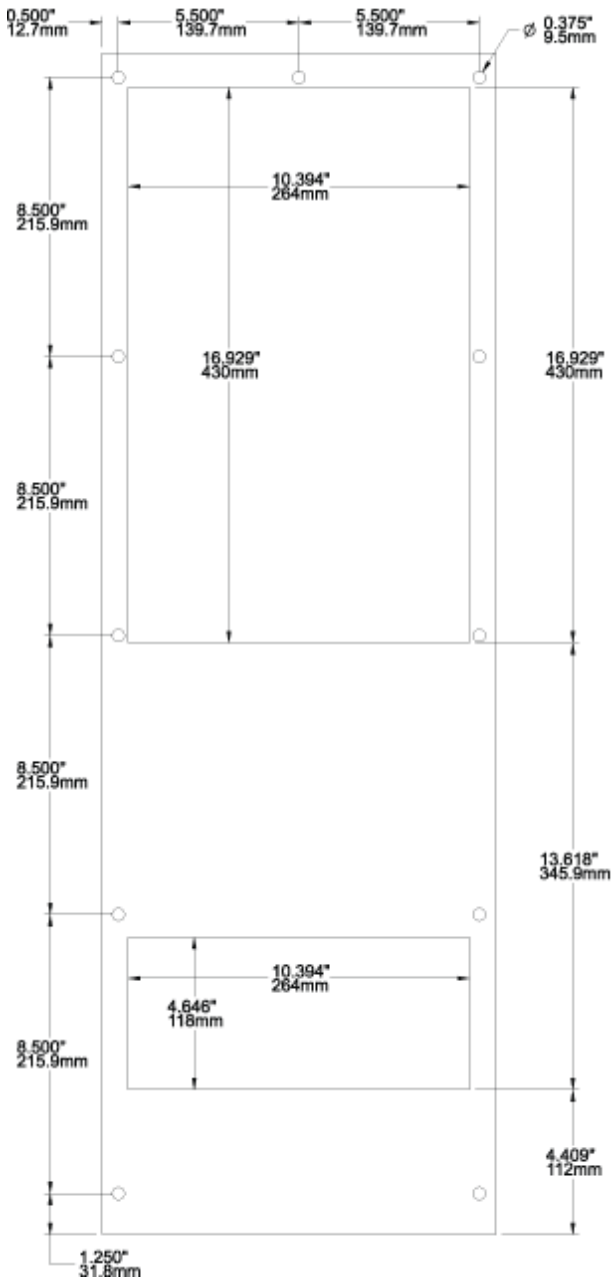

Part Number	Type Rating
DTS3161SLA2N3LG	3R, 4
DTS3161SLA4N3LG	3R, 4
DTS3181SLA2N4SS	4X
DTS3181SLA4N4SS	4X

* For ANSI 61 Gray replace LG with GY

Electrical Data	DTS3161SLA2N3LG	DTS3161SLA4N3LG
	DTS3181SLA2N4SS	DTS3181SLA4N4SS
Rated Voltage	230 V 50/60 Hz	460 V 50/60 Hz
Range of Operation	198-252 V	360-506 V
Power Consumption	890 W	751 W
Running Amps	4.0 A	1.9 A
Starting Current	14.8 A	14.8 A
Line Cord	Terminal Block	Terminal Block

Refrigeration Data	
Cooling Capacity BTU/h (Watts) +95/+95F +35/35C	5097 BTU/h (1493 Watts)
Type of Refrigerant	R134a
Adjustable Control Range	+ 59...+ 113F / + 15...+ 45C
Max Ambient Air Temp	+131 F (+55 C)
Min Ambient Air Temp	+32 F (+0 C)
Air Capacity (unrestricted)	Internal Circulation 350 CFM
Condensate Discharge	Condensate Evaporator