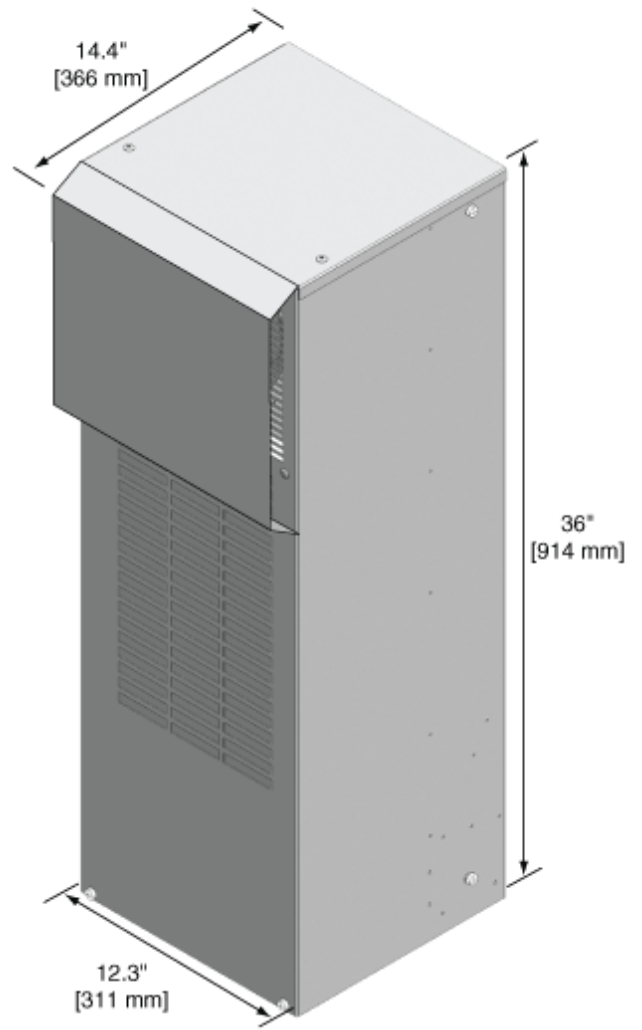

Quality Products. Service Excellence.

3000-5000 BTU/H Outdoor Slimline Air Conditioner *DTS SL Series*

Type 3R, 4, 4X, Side Mounting

Description

- Narrow design for side mounting on any enclosure surface where hot spot or low capacity cooling is required.
- Closed loop cooling ensures clean enclosure air is recirculated without ever mixing with contaminated ambient air.

Standards

- Complies with
 - NEMA 3R, 4, 4X rating
- IP 56
- UL, cUL and CE

Features

- R134a refrigerant.
- Thermostat control accessible from inside enclosure.
- Expansion valve increases efficiency with improved evaporator heat transfer and less frequent compressor operation.
- Built in condensor/evaporator
- Continuous air circulation from high capacity fans.
- EMI/RFI suppression meets CE.
- Self-diagnostics on startup.
- Fault indication via LED light.
- Door contact for power down when enclosure door is opened.
- Gasket, mounting kit and template for cutout and drilling are included.
- Condensate drain hose and clamp

Accessories

- Remote Door Switches
- Gasket Kits
- Condensate Bottle
- Filter Kits
- Water Condensate Evaporator

Part Number	Type Rating
DTS3161SLA2N3LG	3R, 4
DTS3161SLA4N3LG	3R, 4
DTS3181SLA2N4SS	4X
DTS3181SLA4N4SS	4X