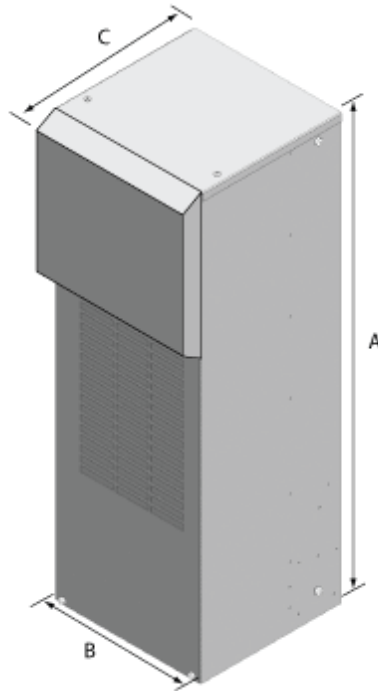

Quality Products. Service Excellence.

5000-12000 BTU/H Indoor Air Conditioner *DTS Series*

Type 12, Side Mounting

Description

- Designed for side mounting on any enclosure surface where high capacity system cooling is required.
- Closed loop cooling ensures clean enclosure air is recirculated without ever mixing with contaminated ambient air.
- Optimum air circulation with maximum clearance distance between warm inlet and cold outlet for reduced hot spot locations.
- Condensor with 3 mm fin spacing, highly effective protection against strongly contaminated and aggressive ambient air

Standards

- Maintains enclosure's NEMA 12 rating
- IP 54
- UL, cUL and CE

Features

- R134a refrigerant.
- Thermostat control accessible from inside enclosure.
- Hot gas bypass valve prevents evaporator freeze up while minimizing heavy inrush currents on large BTU/H units.
- Built in condensate evaporator.
- Continuous air circulation from high capacity fans.
- EMI/RFI suppression meets CE.
- Self-diagnostics on startup.
- Fault indication via LED light.
- Provision for door contact allowing power down when enclosure door is opened.
- Gasket, mounting kit and template for enclosure cutout and drilling are included.
- Condensate drain hose and clamp provided.

Accessories

- Remote Door Switches
- Gasket Kits
- Condensate Bottle
- Filter Kits
- Water Condensate Evaporator

Part Number	A	B	C
DTS3145A115LG	36.65	11.89	14.40
DTS3145A230LG	36.65	11.89	14.40
DTS3145A460LG	36.65	11.89	14.40
DTS3245A115LG	53.00	16.00	14.40
DTS3245A230LG	54.00	16.00	14.40
DTS3245A460LG	54.00	16.00	14.40