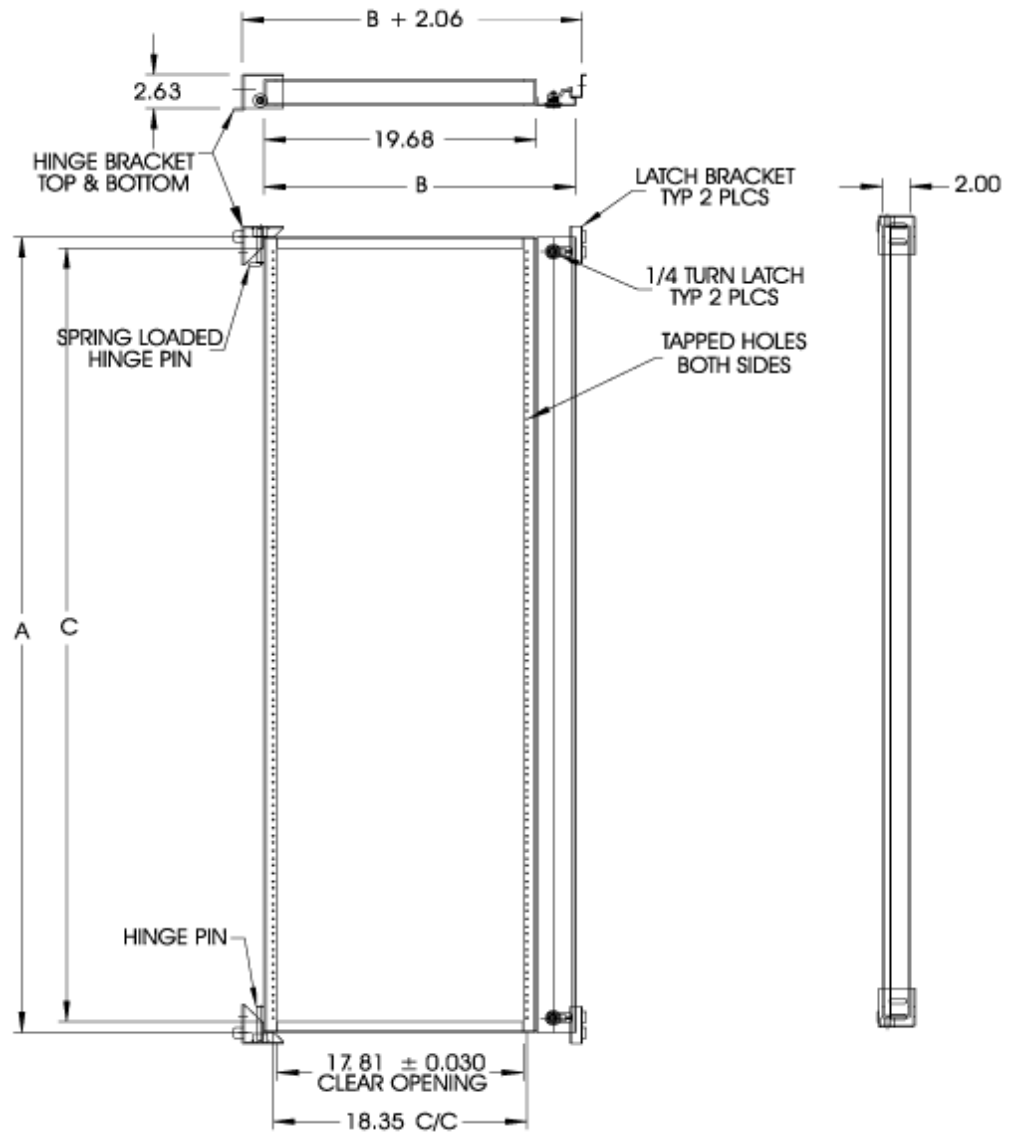

- Provides 19" rack mounting in IME Series enclosures.
- Available for 700mm wide and 800mm wide cabinets.
- Can be hinged right or left.
- Can be mounted at any depth in the enclosure.
- Simple installation (4 bolts).
- Spring loaded hinge pins.
- Mounting holes tapped 10-32.
- Finished in flat black.

Part No	A	B	C	For Use With
IMESWF167	61.25	22.54	34 U	IME Frame 1600 high x 700
IMESWF168	61.25	26.04	34 U	IME Frame 1600 high x 800
IMESWF187	68.25	22.54	38 U	IME Frame 1800 high x 700
IMESWF188	68.25	26.04	38 U	IME Frame 1800 high x 800
IMESWF207	77.00	22.54	43 U	IME Frame 2000 high x 700
IMESWF208	77.00	26.04	43 U	IME Frame 2000 high x 800