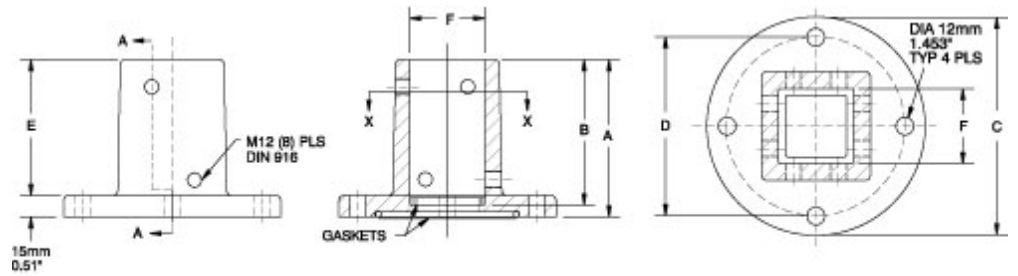

Quality Products. Service Excellence.

Heavy Duty Cast Iron Base *HDSSCIB Series*

- 4G-s.g. cast iron.
- Gasket included.
- Does not rotate.

| Part No. | System | A | B | C | D | E | F |
|---------------|--------|-----|-----|-----|-----|-----|----|
| R147-030-000R | 50 | 110 | 100 | 152 | 125 | 95 | 50 |
| R147-030-200R | 80 | 140 | 130 | 200 | 173 | 125 | 80 |