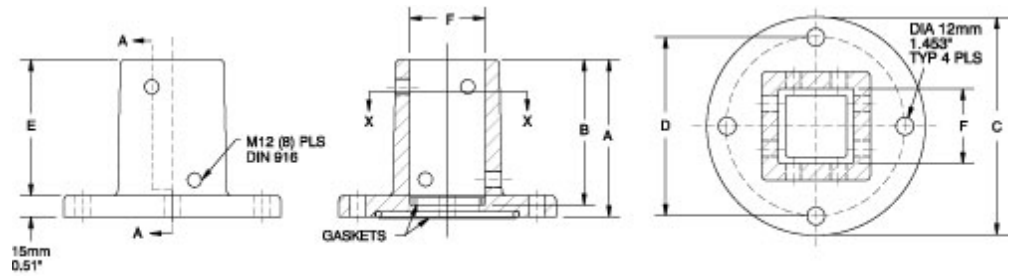

Quality Products. Service Excellence.

Heavy Duty Cast Iron Base *HDSSCIB Series*

- 4G-s.g. cast iron.
- Gasket included.
- Does not rotate.

Part No.	System	A	B	C	D	E	F
R147-030-000R	50	110	100	152	125	95	50
R147-030-200R	80	140	130	200	173	125	80