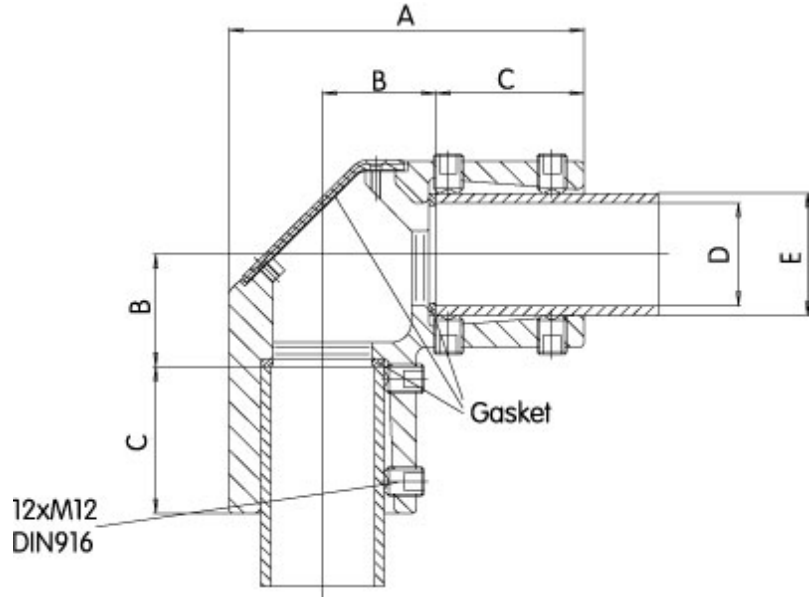

## Heavy Duty Elbow *HDSSEL Series*

- Cast Aluminum
- Large cover opening for easier cable pull through.

Part No.	System	A	B	C	D	E
R147-020-000R	50	144	46	60	42	50
R147-020-200R	80	193	56	83	70	80

Data subject to change without notice