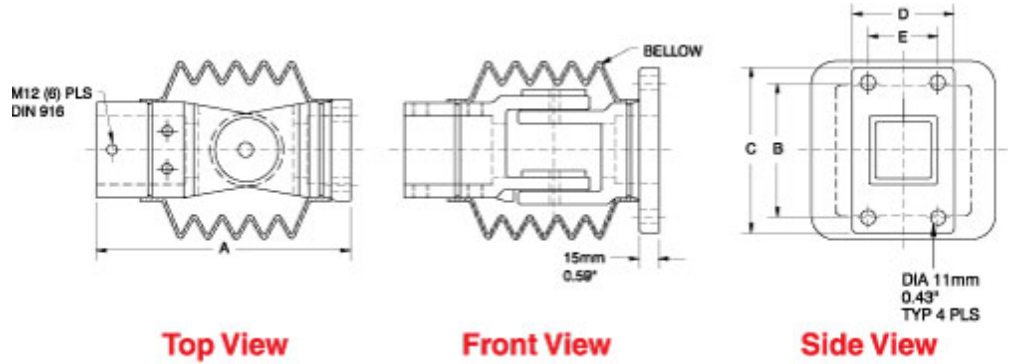

Quality Products. Service Excellence.

Heavy Duty Wall Joint *HDSSWJ Series*

- 4G-s.g. cast iron.
- Integrated movement stop.
- One piece bellow.
- Two sleeves.
- Features a rotation range of 170°.

| Part No. | System | A | B | C | D | E |
|---------------|--------|-----|-----|-----|-----|----|
| R147-010-000R | 50 | 200 | 105 | 130 | 80 | 55 |
| R147-010-200R | 80 | 275 | 150 | 175 | 115 | 90 |