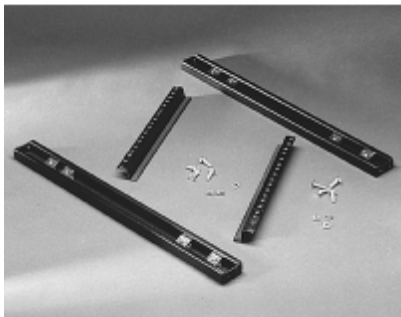

Quality Products. Service Excellence.

CRT Mounting Kit *S2CMK Series*

- Adjustable width allows for mounting of most CRT models.
- For use in Turrets or Data Terminal.
- Mounts onto Rail Support Kits (not included - see above).
- Finished in textured black.

Part No. **2CRTK**

Data subject to change without notice

© 2022. Hammond Manufacturing Ltd. All rights reserved.