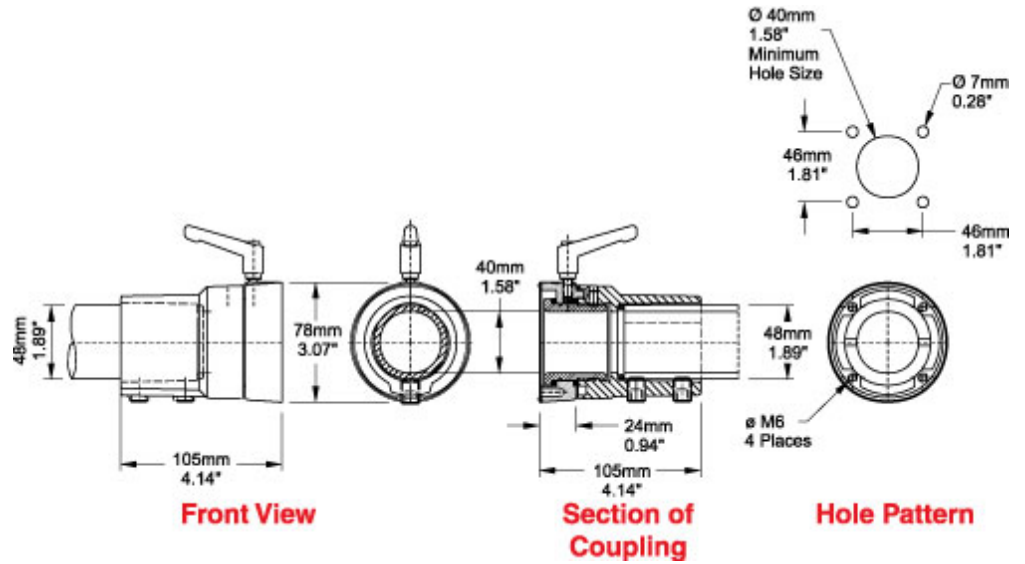

Quality Products. Service Excellence.

Tara Plus Coupling TPSSC Series

- Attaches to enclosure.
- Accepts 48mm round tube. perpendicular to enclosure top/bottom.
- Die-cast Aluminum G Al Si 12.
- Adjustable torque resistance.
- Rotates 300°.

Part No.	Mounting Position
R149-025-500	Top
R149-025-501	Bottom

Data subject to change without notice