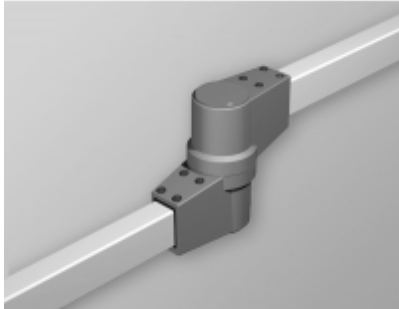

## Tara Plus Intermediate Joint *TPSSIJ Series*

- Accepts 60x40mm rectangular tube.
- Die-cast Aluminum G Al Si 12.
- Integrated movement stop.
- One piece bellow.
- Rotates 300°.

Part No. R149-015-000

Data subject to change without notice