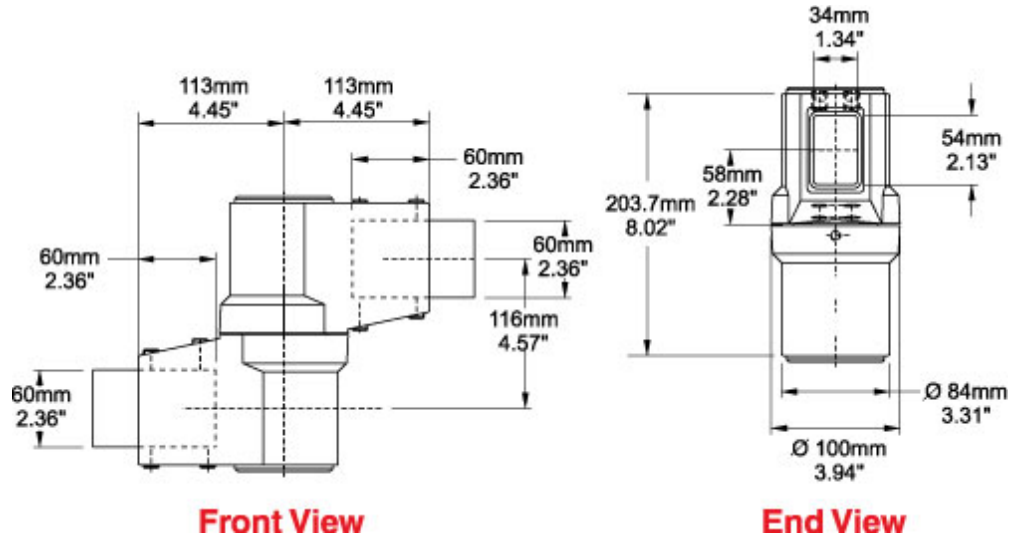

## Tara Plus Intermediate Joint *TPSSIJ Series*

- Accepts 60x40mm rectangular tube.
- Die-cast Aluminum G Al Si 12.
- Integrated movement stop.
- One piece bellow.
- Rotates 300°.

Part No. R149-015-000

Data subject to change without notice