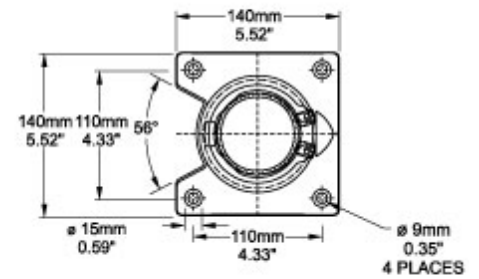

## Tara Plus Rotating Base 70 TPSSRB70 Series

- For use with 70 mm tube.
- Compatible with all vertical and horizontal configurations.
- Compatible with tube up or tube down configurations.
- Die-cast Aluminum G Al Si 12.
- Rotates 300°.
- Integrated movement stop.
- Service free bearings.

### Hole Pattern

Front Section

End View

TopView

Part No. **R149-005-001**

Data subject to change without notice