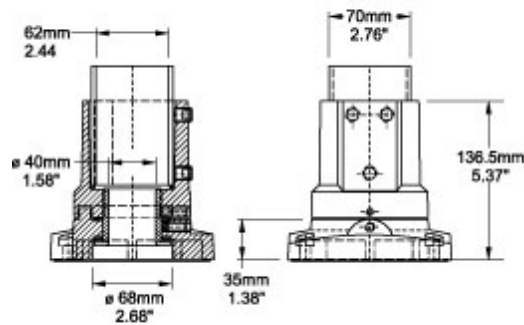

## Tara Plus Rotating Base 70 TPSSRB70 Series

- For use with 70 mm tube.
- Compatible with all vertical and horizontal configurations.
- Compatible with tube up or tube down configurations.
- Die-cast Aluminum G Al Si 12.
- Rotates 300°.
- Integrated movement stop.
- Service free bearings.

### Hole Pattern

Front Section

End View

TopView

Part No. **R149-005-001**

Data subject to change without notice