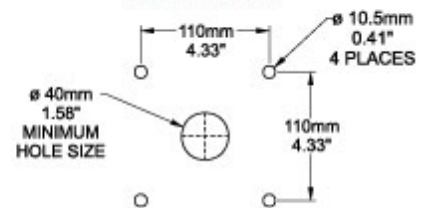

## Tara Plus Rotating Base 70 TPSSRB70 Series

- For use with 70 mm tube.
- Compatible with all vertical and horizontal configurations.
- Compatible with tube up or tube down configurations.
- Die-cast Aluminum G Al Si 12.
- Rotates 300°.
- Integrated movement stop.
- Service free bearings.

### Hole Pattern

Front Section

End View

TopView

Part No. **R149-005-001**

Data subject to change without notice