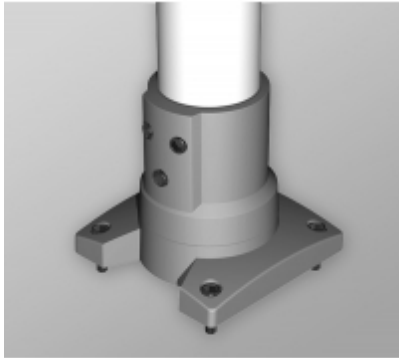

## Tara Plus Rotating Base 70 TPSSRB70 Series

- For use with 70 mm tube.
- Compatible with all vertical and horizontal configurations.
- Compatible with tube up or tube down configurations.
- Die-cast Aluminum G Al Si 12.
- Rotates 300°.
- Integrated movement stop.
- Service free bearings.

### Hole Pattern

Front Section

End View

TopView

Part No. **R149-005-001**

Data subject to change without notice