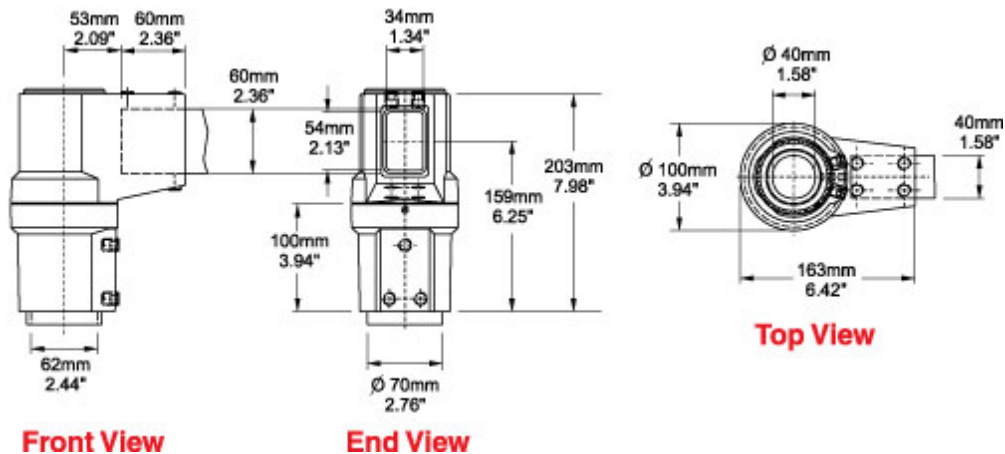

Quality Products. Service Excellence.

Tara Plus Rotating Elbow *TPSSRE Series*

- For use with 70mm round tube and 60x40mm rectangular tube.
- Die-cast Aluminum G Al Si 12.
- Rotates 300°.
- Accessible from the top.