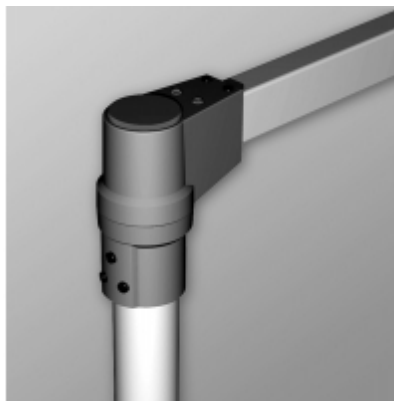

Quality Products. Service Excellence.

Tara Plus Rotating Elbow *TPSSRE Series*

- For use with 70mm round tube and 60x40mm rectangular tube.
- Die-cast Aluminum G Al Si 12.
- Rotates 300°.
- Accessible from the top.