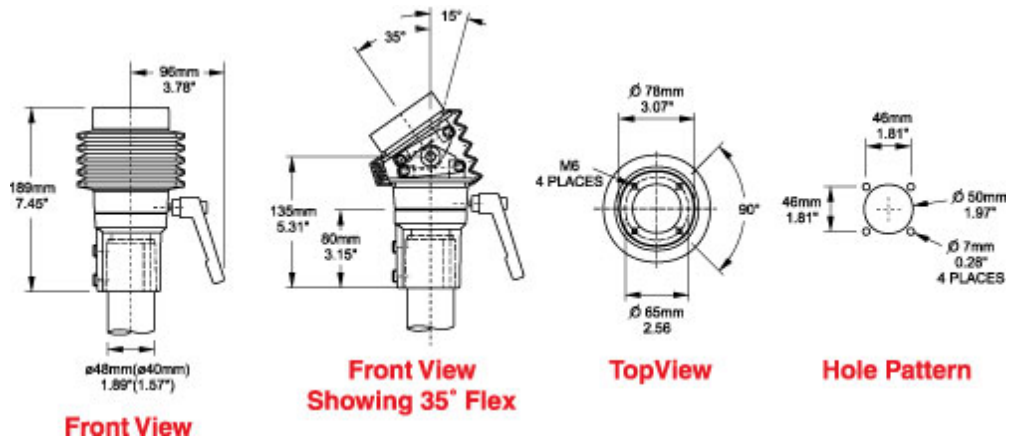

## Tara Plus Tilt Coupling *TPSSTC Series*

- Attaches to enclosure.
- Accepts 48mm round tube perpendicular to enclosure top/bottom.
- Die-cast Aluminum G Al Si 12.
- Rotates 300°.
- Features an adjustable tilt mechanism up to 35°.

Part No. R149-025-001

Tags: TPSS, tara plus, taraplus, suspension system, tilt coupling, round, operator

Data subject to change without notice

© 2023. Hammond Manufacturing Ltd. All rights reserved.