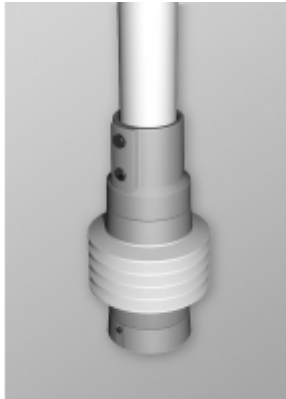

## Tara Plus Tilt Coupling *TPSSTC Series*

- Attaches to enclosure.
- Accepts 48mm round tube perpendicular to enclosure top/bottom.
- Die-cast Aluminum G Al Si 12.
- Rotates 300°.
- Features an adjustable tilt mechanism up to 35°.

Part No. R149-025-001

Tags: TPSS, tara plus, taraplus, suspension system, tilt coupling, round, operator

Data subject to change without notice

© 2023. Hammond Manufacturing Ltd. All rights reserved.