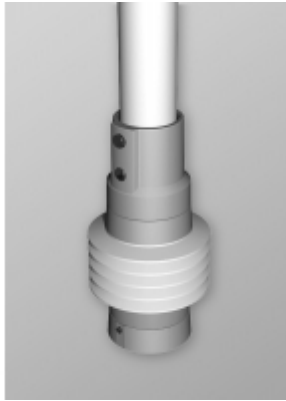

Quality Products. Service Excellence.

Tara Plus Tilt Coupling *TPSSTC Series*

- Attaches to enclosure.
- Accepts 48mm round tube perpendicular to enclosure top/bottom.
- Die-cast Aluminum G Al Si 12.
- Rotates 300°.
- Features an adjustable tilt mechanism up to 35°.