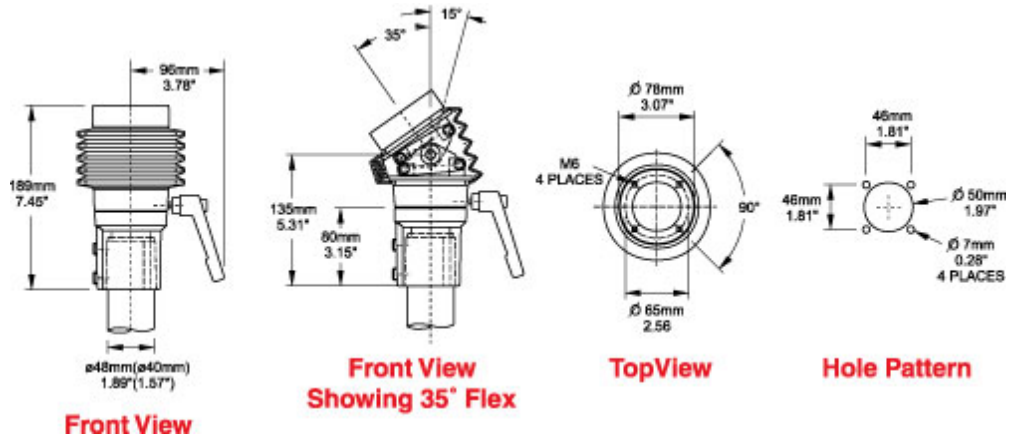

Quality Products. Service Excellence.

Tara Plus Tilt Coupling *TPSSTC Series*

- Attaches to enclosure.
- Accepts 48mm round tube perpendicular to enclosure top/bottom.
- Die-cast Aluminum G Al Si 12.
- Rotates 300°.
- Features an adjustable tilt mechanism up to 35°.