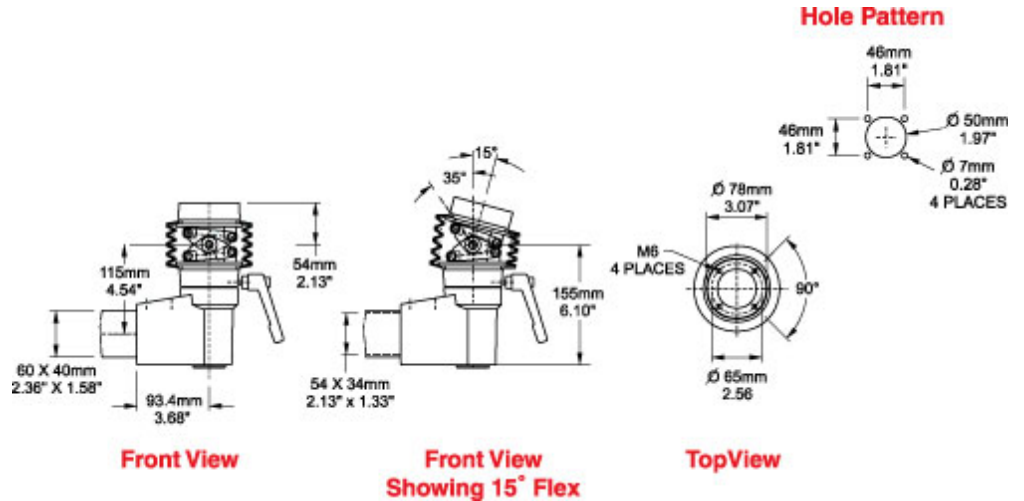

## Tara Plus Tilt Elbow Coupling *TPSSTEC Series*

- Attaches to enclosure.
- Accepts 60x40mm rectangular tube parallel to enclosure top/bottom.
- Die-cast Aluminum G Al Si 12.
- Rotates 300°.
- Features an adjustable tilt. mechanism up to 35°.

Part No. R149-035-001

Tags: TPSS, tara plus, taraplus, suspension system, elbow coupling, rectangular, operator, tilt coupling

Data subject to change without notice

© 2023. Hammond Manufacturing Ltd. All rights reserved.