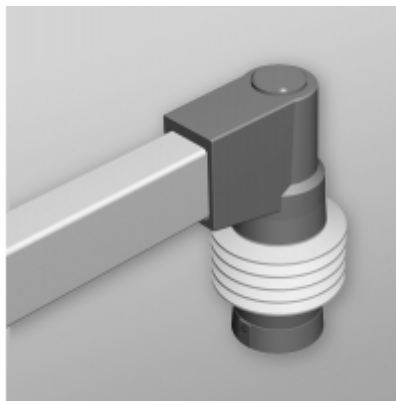

Quality Products. Service Excellence.

Tara Plus Tilt Elbow Coupling *TPSSTEC Series*

- Attaches to enclosure.
- Accepts 60x40mm rectangular tube parallel to enclosure top/bottom.
- Die-cast Aluminum G Al Si 12.
- Rotates 300°.
- Features an adjustable tilt. mechanism up to 35°.