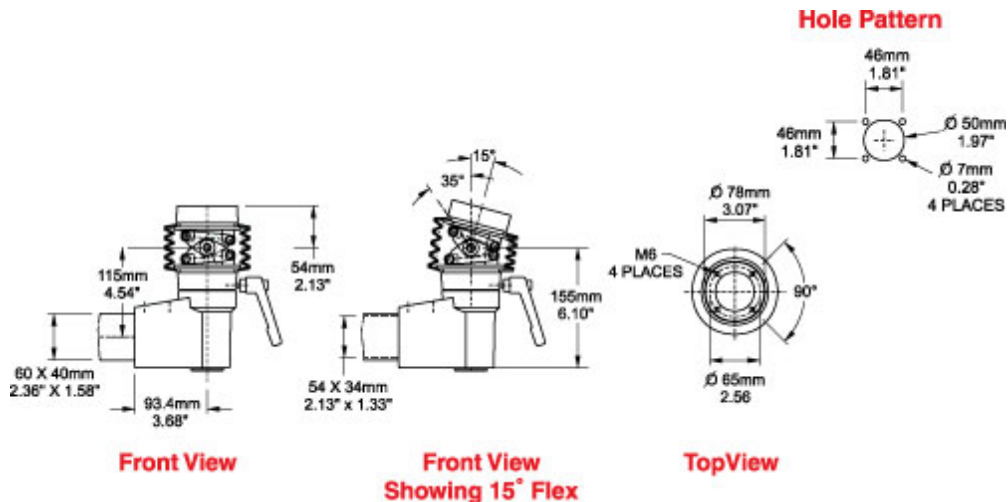

Quality Products. Service Excellence.

Tara Plus Tilt Elbow Coupling *TPSSTEC Series*

- Attaches to enclosure.
- Accepts 60x40mm rectangular tube parallel to enclosure top/bottom.
- Die-cast Aluminum G Al Si 12.
- Rotates 300°.
- Features an adjustable tilt. mechanism up to 35°.

Part No. **R149-035-001**

Data subject to change without notice