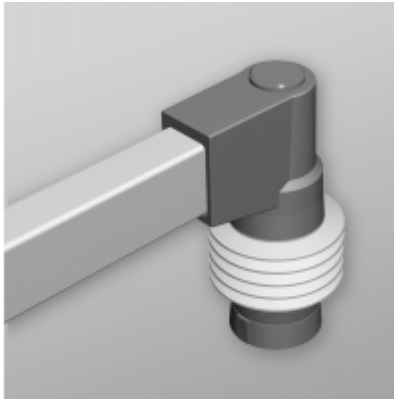

## Tara Plus Tilt Elbow Coupling *TPSSTEC Series*

- Attaches to enclosure.
- Accepts 60x40mm rectangular tube parallel to enclosure top/bottom.
- Die-cast Aluminum G Al Si 12.
- Rotates 300°.
- Features an adjustable tilt. mechanism up to 35°.

Part No. R149-035-001

Tags: TPSS, tara plus, taraplus, suspension system, elbow coupling, rectangular, operator, tilt coupling

Data subject to change without notice

© 2023. Hammond Manufacturing Ltd. All rights reserved.