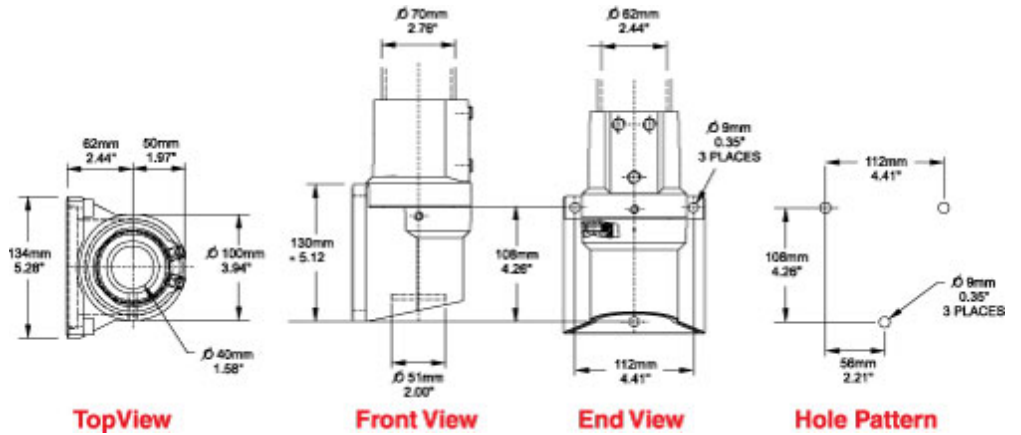

Quality Products. Service Excellence.

Tara Plus Vertical Wall Joint *TPSSVWJ Series*

- Accepts 70mm tube parallel to its mounting surface.
- Die-cast Aluminum G Al Si 12.
- Rotates 316°.

Part No. **R149-010-001**