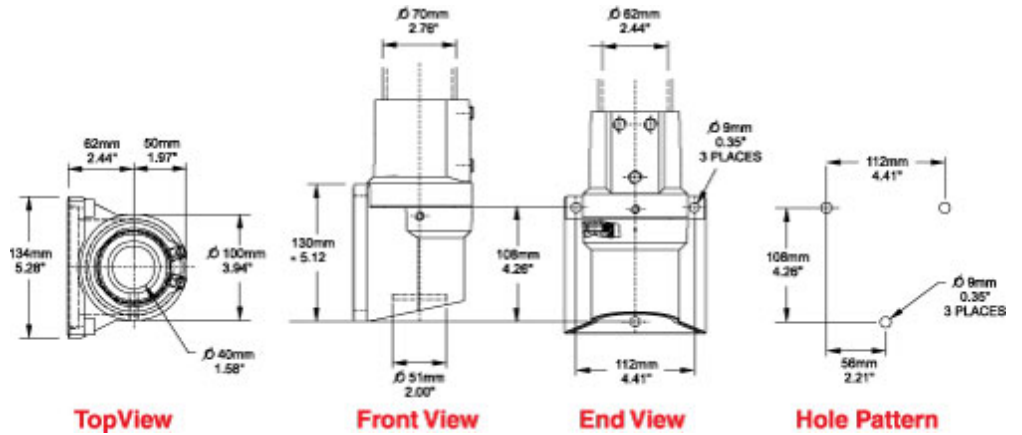

Quality Products. Service Excellence.

Tara Plus Vertical Wall Joint *TPSSVWJ Series*

- Accepts 70mm tube parallel to its mounting surface.
- Die-cast Aluminum G Al Si 12.
- Rotates 316°.

Part No. **R149-010-001**

Tags: TPSS, tara plus, taraplus, suspension system, vertical, wall, joint, round, operator, rotate

Data subject to change without notice

© 2023. Hammond Manufacturing Ltd. All rights reserved.