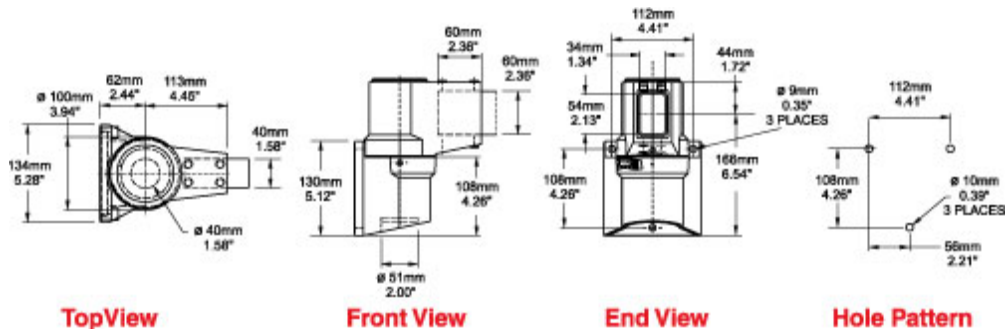

Quality Products. Service Excellence.

Tara Plus Wall Joint TPSSWJ Series

- Accepts 60x40mm rectangular tube perpendicular to its mounting surface.
- Die-cast Aluminum G Al Si 12.
- Rotates 186°.
- Accessible from the top.