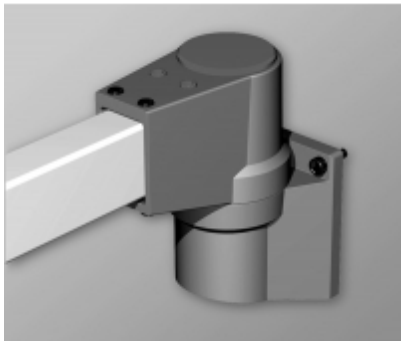

Quality Products. Service Excellence.

Tara Plus Wall Joint TPSSWJ Series

- Accepts 60x40mm rectangular tube perpendicular to its mounting surface.
- Die-cast Aluminum G Al Si 12.
- Rotates 186°.
- Accessible from the top.