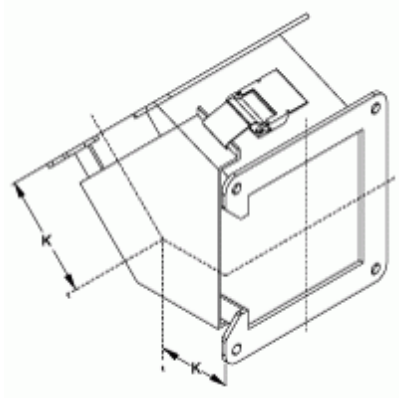

Quality Products. Service Excellence.

45 degree Elbow Top Opening *1485 4N Series*

Part No.	Size
1485B4N	2.5 x 2.5
1485C4N	4 x 4
1485D4N	6 x 6
1485E4N	8 x 8
1485F4N	12 x 6

One flat sealing plate included

Tags: 45 degree, elbow, wireway, 1485

Data subject to change without notice

© 2023. Hammond Manufacturing Ltd. All rights reserved.