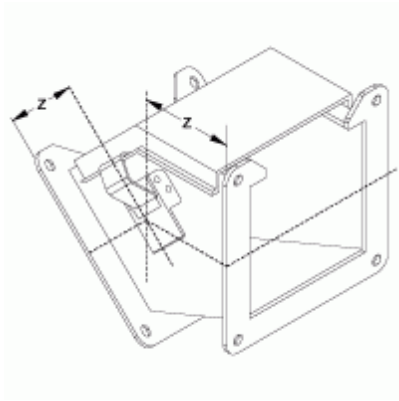

Quality Products. Service Excellence.

45 degree Elbow Outside Opening *1485 4Q Series*

Part No.	Size
1485B4Q	2.5 x 2.5
1485C4Q	4 x 4
1485D4Q	6 x 6
1485E4Q	8 x 8

One flat sealing plate included

Tags: 45 degree, elbow, wireway, 1485