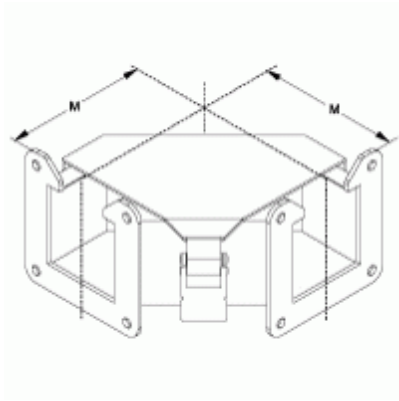

Quality Products. Service Excellence.

90 degree Elbow Top Opening *1485 9N Series*

Part No.	Size
1485B9N	2.5 x 2.5
1485C9N	4 x 4
1485D9N	6 x 6
1485E9N	8 x 8
1485F9N	12 x 6

One flat sealing plate included

Tags: **90 degree, elbow, wireway, 1485**

Data subject to change without notice