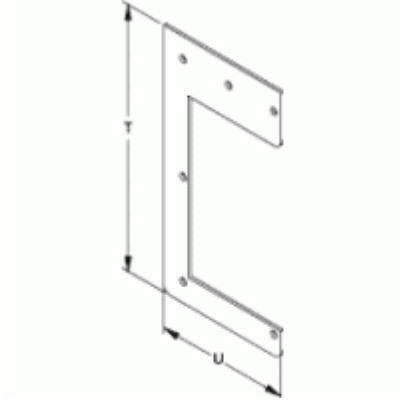

Quality Products. Service Excellence.

Drop Hanger 1485L1 Series

Part No.	For use with	H	W
1485BL1	2.5 x 2.5	9.25	4.50
1485CL1	4 x 4	11.75	6.00
1485DL1	6 x 6	15.25	8.12
1485EL1	8 x 8	20.56	12.12

Tags: **overhead, drop hanger, ceiling, hanger, 1485, wireway**, *Data subject to change without notice support*