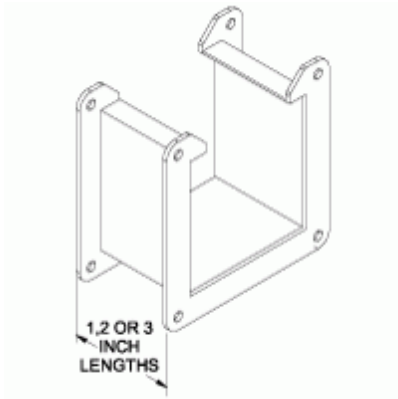

Quality Products. Service Excellence.

Nipple 1485 M Series

- Lay-in nipples come with a special sealing plate which cannot be used adjacent to swivel nipples (use 1487 Series nipples)

1" Nipple Part No.	2" Nipple Part No.	3" Nipple Part No.	Size
1485BM1	1485BM2	1485BM3	2.5 x 2.5
1485CM1	1485CM2	1485CM3	4 x 4
1485DM1	1485DM2	1485DM3	6 x 6

One flat sealing plate included

Tags: nipple, connector, wireway, 1485

Data subject to change without notice