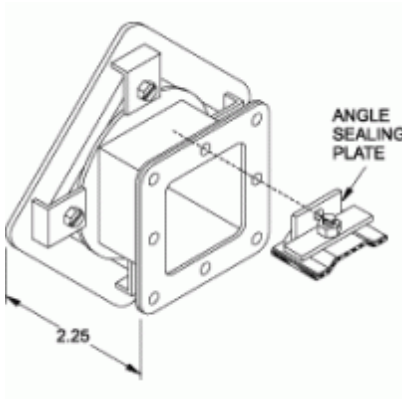

Quality Products. Service Excellence.

Swivel Nipple 1485 V Series

Box Entry Swivel Nipple Part No.	Standard Swivel Nipple Part No.	Size
1485BV1 ¹	1485BV2 ²	2.5 x 2.5
1485CV1 ¹	1485CV2 ²	4 x 4
1485DV1 ¹	1485DV2 ²	6 x 6
1485EV1 ¹	1485EV2 ²	8 x 8

¹ One angle sealing plate included

² Two angle sealing plates included

Data subject to change without notice

© 2022. Hammond Manufacturing Ltd. All rights reserved.