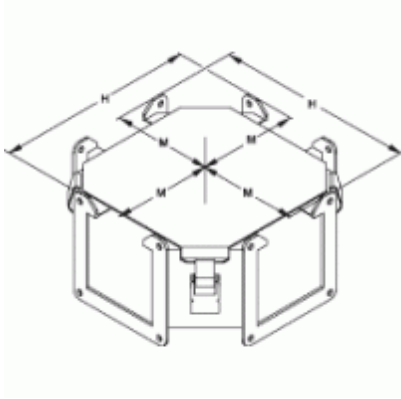

Quality Products. Service Excellence.

Cross Fitting 1485 Y Series

Part No.	Size
1485BY	2.5 x 2.5
1485CY	4 x 4
1485DY	6 x 6
1485EY	8 x 8

Three flat sealing plates included

Tags: **cross, cross fitting, center, hub, 1485, wireway**