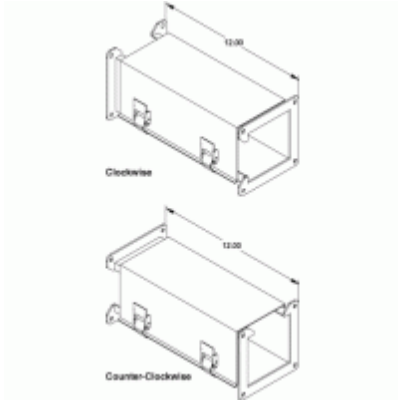

Quality Products. Service Excellence.

12" Transposition Sections Clockwise & Counter-Clockwise 1485 Z Series

- Used to rotate the open side of a wireway run by 90° and maintain the lay-in feature

Clockwise Part No.	Counter-Clockwise Part No.	Size
1485BZ12	1485BZC12	2.5 x 2.5
1485CZ12	1485CZC12	4 x 4
1485DZ12	1485DZC12	6 x 6
1485EZ12	1485EZC12	8 x 8

One flat sealing plate included

Tags: 12", transposition, 1485, clockwise, counter-clockwise, *Data subject to change without notice*
wireway

© 2023. Hammond Manufacturing Ltd. All rights reserved.