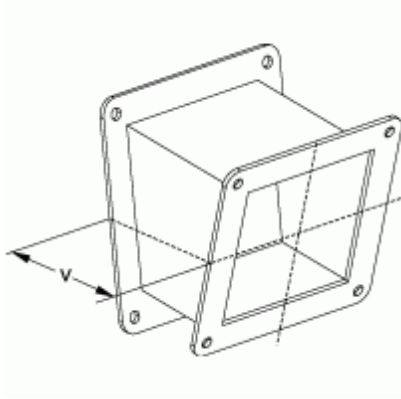

## 22.5 degree Elbow *1487 2P Series*

Part No.	Size
1487B2P	2.5 x 2.5
1487C2P	4 x 4
1487D2P	6 x 6
1487E2P	8 x 8

Tags: 22.5 degree, elbow, wireway, 1487

*Data subject to change without notice*

© 2023. Hammond Manufacturing Ltd. All rights reserved.