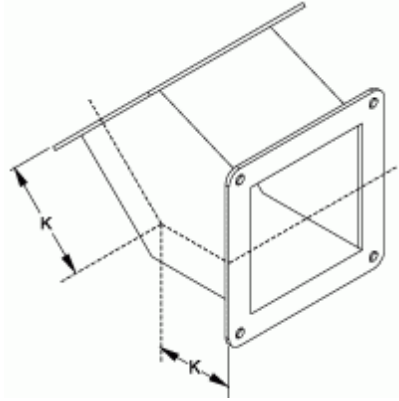

Quality Products. Service Excellence.

45 degree Elbow 1487 4P Series

Part No.	Size
1487B4P	2.5 x 2.5
1487C4P	4 x 4
1487D4P	6 x 6
1487E4P	8 x 8

Tags: 45 degree, elbow, wireway, 1487

Data subject to change without notice