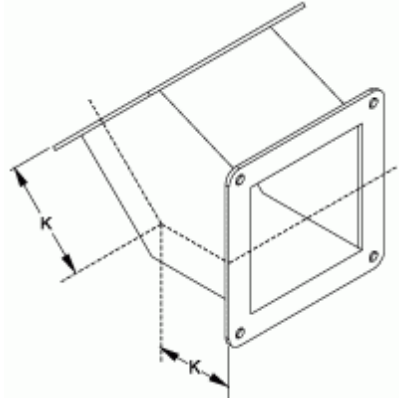

Quality Products. Service Excellence.

45 Degree Elbow *14874PSS Series*

Part No.	Size
1487C4PSS	4 x 4
1487D4PSS	6 x 6
1487E4PSS	8 x 8

Tags: **45 degree, elbow, wireway, 1487SS, stainless steel**

Data subject to change without notice