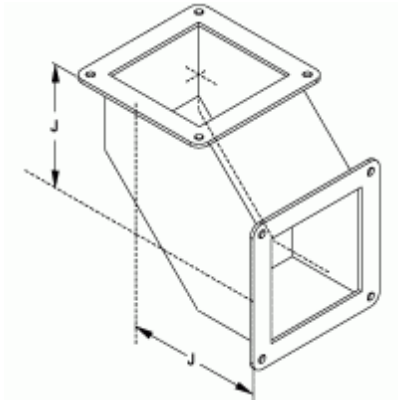

Quality Products. Service Excellence.

90 Degree Elbow 1487 9P Series

| Part No. | Size |
|-----------|-------|
| 1487C9PSS | 4 x 4 |
| 1487D9PSS | 6 x 6 |
| 1487E9PSS | 8 x 8 |

Tags: **90 degree, elbow, wireway, 1485SS, stainless steel**