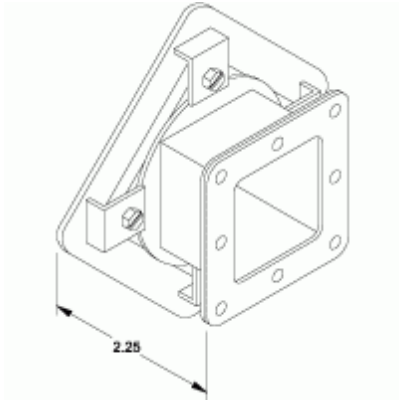

Quality Products. Service Excellence.

Swivel Nipple *1487VSS Series*

Standard Swivel Nipple	
Part No.	Size
1487CV2SS	4 x 4
1487DV2SS	6 x 6
1487EV2SS	8 x 8

Tags: nipple, swivel nipple, stainless steel, adjustable, wireway, 1487