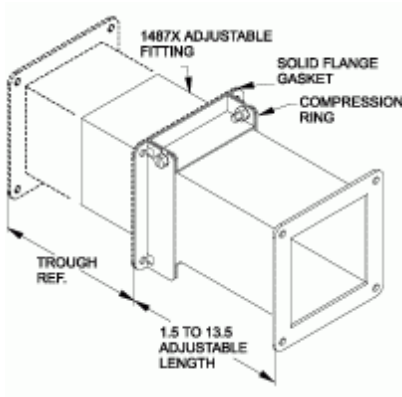

## Adjustable Fitting *1487X Series*

- Allows on site length adjustment of 1.5" to 13.5"

Part No.	Size
1487BX	2.5 x 2.5
1487CX	4 x 4
1487DX	6 x 6
1487EX	8 x 8

Does not meet CSA or UL requirements

*Data subject to change without notice*