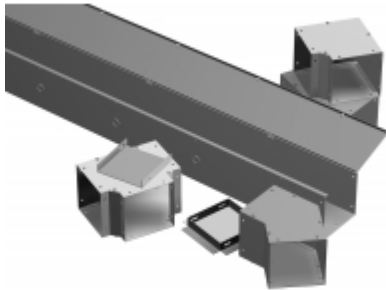

Type 1 Lay-In Wireway CW Series

Wireway & Accessories