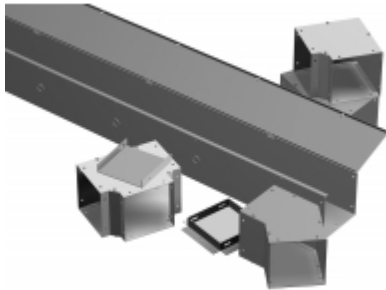

Quality Products. Service Excellence.

Type 1 Lay-In Wireway CW Series

Wireway & Accessories

Application

- Construction designed to ensure electrical continuity and to permit fast and easy indoor installation of multiple wireway runs.

Standards

- UL-50 Type 1
- cUL Type 1
- Complies with
 - IEC 60529, IP20

Construction - Screw Cover

- Formed from 16 or 14 gauge steel
- Flat covers have keyhole screw slots
- Straight sections do not have knockouts
- Unobstructed interior speeds up laying of cables
- Optional hanger brackets allow for vertical or horizontal mounting
- Joiners sold separately

Construction - Hinge Cover

- Formed from 16 or 14 gauge steel
- Hinge covers are hinged on 24" centers
- Straight sections are provided with adequate concentric knockouts (1/2", 3/4" conduit size)
- Knockouts are on 12" centers
- Joiner is included with each straight section
- Unobstructed interior speeds up laying of cables
- Optional hanger brackets allow for vertical or horizontal mounting