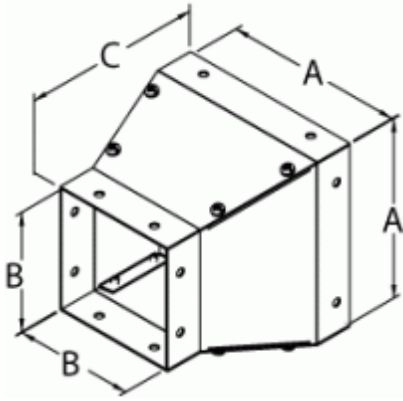

Quality Products. Service Excellence.

Reducer *CWRD Series*

Painted Steel

Part No.	Size
CWRD42	4x4 to 2.5x2.5
CWRD64	6x6 to 4x4
CWRD86	8x8 to 6x6
CWRD108	10x10 to 8x8
CWRD128	12x12 to 8x8
CWRD1210	12x12 to 10x10

Unpainted Galvanized

Part No.	Size
CWRD42G	4x4 to 2.5x2.5
CWRD64G	6x6 to 4x4
CWRD86G	8x8 to 6x6
CWRD108G	10x10 to 8x8
CWRD128G	12x12 to 8x8
CWRD1210G	12x12 to 10x10

Tags: galvanized steel, CW, reducer, wireway