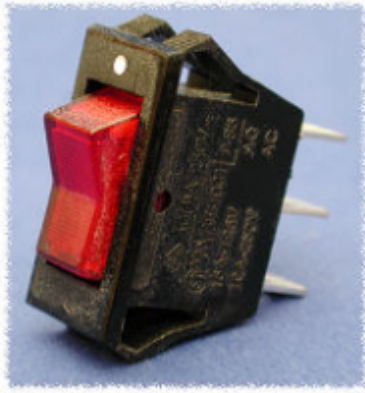

Quality Products. Service Excellence.

Replacement Power Switch *1584S Series*

Features

- Plastic construction
- 0.25 x 0.032 inch tabs

Part No.	Description	Amps	VAC
1584S3	Illuminated Rocker Switch	15	125
1584S10	Illuminated Rocker Switch	10	250
1584S20	Rocker Switch	20	125