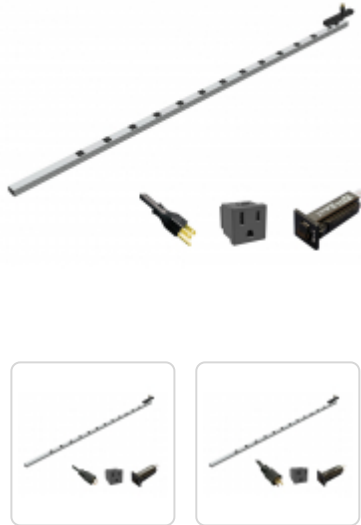

## Vertical Basic PDU with Shielded Cord 1588-9-JV Series

15A or 20A | 120V Single-Phase | 5-15R or 5-20R Outlets

### Features

- Low-profile slim design constructed of rugged light weight aluminum.
- Designed for a variety of applications, specifically where electromagnetic or radio frequency interference is a concern:
  - Shielded cord reduces EMI/ RFI and "dirty" power from utilities.
  - Shielding is by way of 100% coverage in aluminum mylar foil with a 2C gauge drain wire.
- Each outlet strip includes a hardware mounting kit. Order P/N: **1585CLIP** for additional hardware kit.
- Includes toolless PDU button mounting provision.
- Receptacles are 1" square and are equally spaced over the length of the power strip.
- With on/off switch and 15 or 20 Amp circuit breaker.

### Specifications

- Heavy duty cord, either 12 gauge (12/3 SJT) or 14 gauge (14/3 SJT) wire for extreme temperature ranges and integral molded plug.
- Plug types for 15 Amp models are NEMA 5-15P straight blade or NEMA L5-15P locking type.
- Plug types for 20 Amp models are NEMA 5-20P straight blade or NEMA L5-20P locking type.
- Rated 15 or 20 amps, 120 volts.
- UL/cUL Listed Standard UL1363 file No. E166039 & CSA C22.2 No. 308-14 & CSA C22.2 No. 0.4-04
- NOTE #1: Outlet strips can NOT be used between the front & rear panel rails of rack cabinets as they (and the equipment plugs) will interfere with mounted equipment and mounted accessories.
- NOTE #2: To properly use on rack cabinets, allow sufficient depth BEHIND the rear panel rails for vertically mounting to the cabinet.
- TAA compliant for GSA Schedule purchases.
- RoHS Compliant.
- Manufactured in North America.