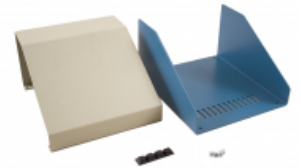

Quality Products. Service Excellence.

Sloped Aluminum Consoles 1456 Series

Key Features:

- Aluminum cases 0.081" (2 mm) thick aluminum.
- Aluminum top panel sizes to 14" wide are 0.064" thick aluminum. Larger sizes are 0.081" thick.
- Sold pre-assembled with a textured blue case and a choice of a contempora grey (beige) or a black top panel.
- Comes with self adhesive rubber feet and required mounting hardware.
- Some models available with walnut sides - see series **1456CWW**
- Replacement screws **1421J6** (Pkg. of 6, 6-32 Philips head sheet metal screws).

Photo Features:

Vents on rear and bottom

All models have a blue base. Available with a beige or black top.

Shown unassembled

Accessories

- Sheet Metal Screws

Enclosures

Slope	Beige Top w/ Blue Case	Black Top w/ Blue Case	Black Top w/ Black Case	Width	Depth	Rear Height	Front Height
None	1456NEK4WHBU	1456NEK4BKBU	1456NEK4BKBK	6.00	10.00	4.00	4.00
10 Degrees	1456FE1WHBU	1456FE1BKBU	1456FE1BKBK	6.50	5.50	2.50	1.50
10 Degrees	1456PH1WHBU	1456PH1BKBU	1456PH1BKBK	14.00	8.30	3.00	1.50
10 Degrees	1456RL1WHBU	1456RL1BKBU	1456RL1BKBK	17.00	11.30	3.50	1.50
10 Degrees	1456WL1WHBU	1456WL1BKBU	1456WL1BKBK	20.00	11.30	3.50	1.50